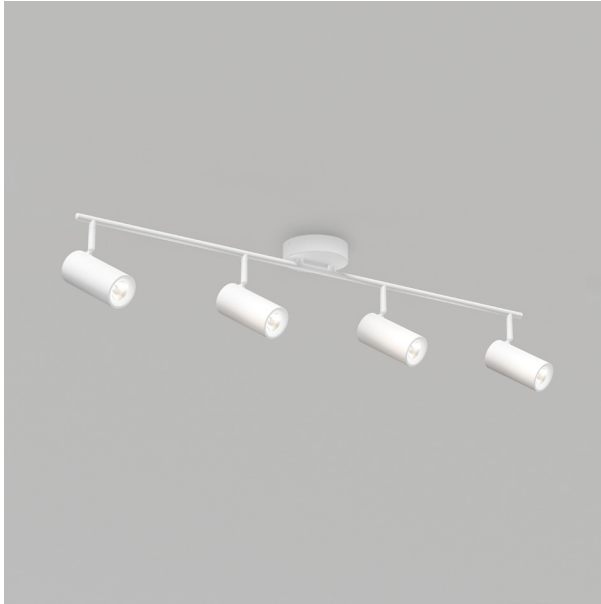

Lumens	1600
CRI	90
CCT K	3000 K
Lifespan (hours)	50000
Total Wattage	19.00
Voltage	120
Dimming Type	ELV / TRIAC
Dimming %	100%-10%
Indoor/outdoor	Indoor
Location	Damp
Finish	White
Frame Material	Metal
Lens Material	Plastic
Dimensions (L x W x H)	42.1 x 5.1 x 7.1 in
	107 x 13 x 18 cm
Weight	3.70 lb
	1.68 kg