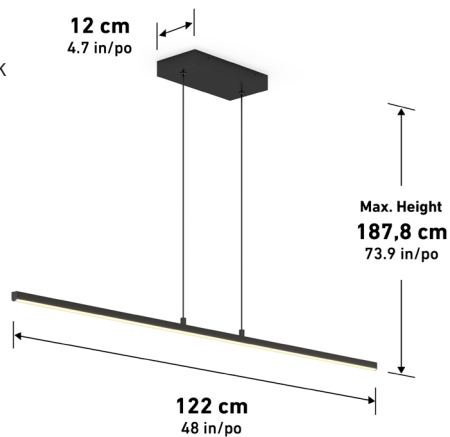

13 cm
5.1 in/po

Max. Height
274 cm
107.9 in/po

DELTA 36

3CCT LED Pendant Black

36PDT-DEC-BLTE10-J

LED Integrated

Dimmable

Selectable CCT

JA8
Title 24
COMPLIANT

JA8 Certified

Damp Location

Lumens	1600
CRI	90
CCT K	3000 K - 4000 K - 5000 K
Lifespan (hours)	50000
Total Wattage	28,00
Voltage	120
Dimming Type	ELV / TRIAC
Dimming %	100%-10%
Indoor/outdoor	Indoor
Location	Damp
Finish	Black
Frame Material	Steel
Lens Material	Rubber
Dimensions (L x W x H)	48 x 4.7 x 73.9 in
	122 x 12 x 187.8 cm
Weight	2.69 lb
	1.22 kg