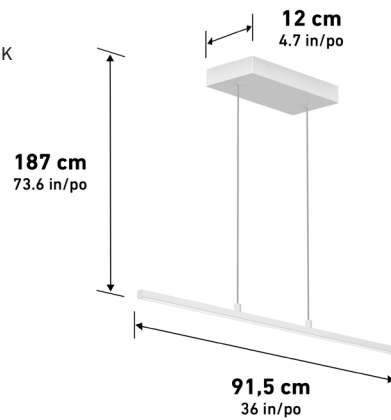

Lumens	1000
CRI	90
CCT K	3000 K - 4000 K - 5000 K
Lifespan (hours)	50000
Total Wattage	17,00
Voltage	120
Dimming Type	ELV / TRIAC
Dimming %	100%-10%
Indoor/outdoor	Indoor
Location	Damp
Finish	White
Frame Material	Steel
Lens Material	Rubber
Dimensions (L x W x H)	36 x 4.7 x 73.6 in
	91.5 x 12 x 187 cm
Weight	2.43 lb
	1.10 kg