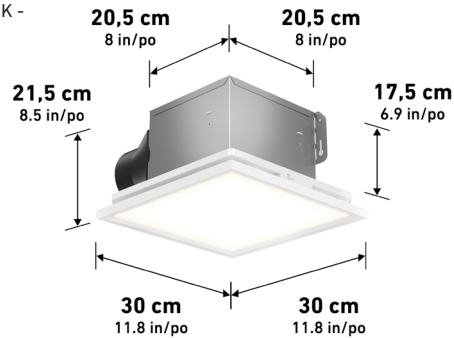

Lumens	1000
CRI	90
CCT K	2700 K - 3000 K - 3500 K - 4000 K - 5000 K
Lifespan (hours)	50000
Total Wattage	38,00
Voltage	120
Dimming Type	ELV / TRIAC
Dimming %	100%-10%
Indoor/outdoor	Indoor
Location	Damp
Finish	White
Frame Material	Aluminum
Lens Material	Frosted Plastic
Dimensions (L x W x H)	11.8 x 11.8 x 8.5 in 30 x 30 x 21.5 cm
Weight	7.17 lb 3.25 kg