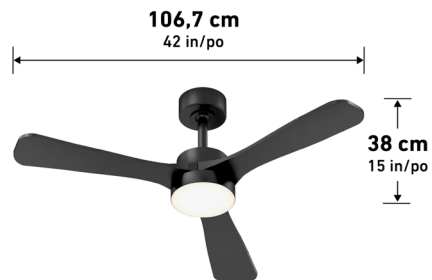

Lumens	1500
CRI	90
CCT K	2700 K - 6000 K
Lifespan (hours)	50000
Total Wattage	58,00
Voltage	120
Dimming Type	ELV / TRIAC
Dimming %	100%-10%
Indoor/outdoor	Indoor
Location	Dry
Finish	Black
Frame Material	Steel
Lens Material	Frosted Plastic
Dimensions (L x W x H)	42 x 42 x 15 in
	106.7 x 106.7 x 38 cm
Weight	9.92 lb
	4.50 kg