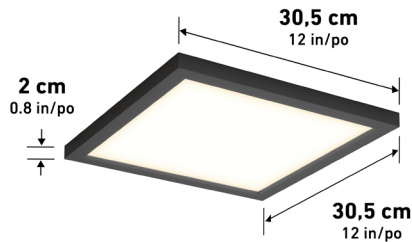

Lumens	2000
CRI	90
CCT K	2700 K - 3000 K - 3500 K - 4000 K -5000 K
Lifespan (hours)	50000
Total Wattage	22,00
Voltage	120
Dimming Type	ELV / TRIAC
Dimming %	100%-10%
Indoor/outdoor	Indoor
Location	Damp
Finish	Matte Black
Frame Material	Plastic
Lens Material	Frosted Plastic
Dimensions (L x W x H)	12 x 12 x 0.8 in 30.5 x 30.5 x 2 cm
Weight	2.17 lb 0.98 kg