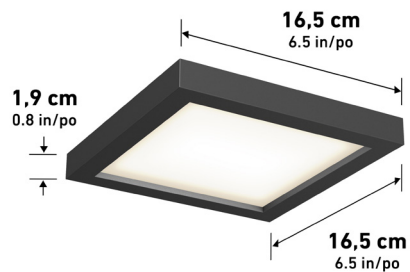

Lumens	950
CRI	90
CCT K	3000 K
Lifespan (hours)	50000
Total Wattage	15,00
Voltage	120
Dimming Type	ELV / TRIAC
Dimming %	100%-10%
Indoor/outdoor	Indoor
Location	Damp
Finish	Black
Frame Material	Plastic
Lens Material	Plastic
Dimensions (L x W x H)	6.5 x 6.5 x 0.8 in
	16.5 x 16.5 x 1.9 cm
Weight	0.77 lb
	0.35 kg