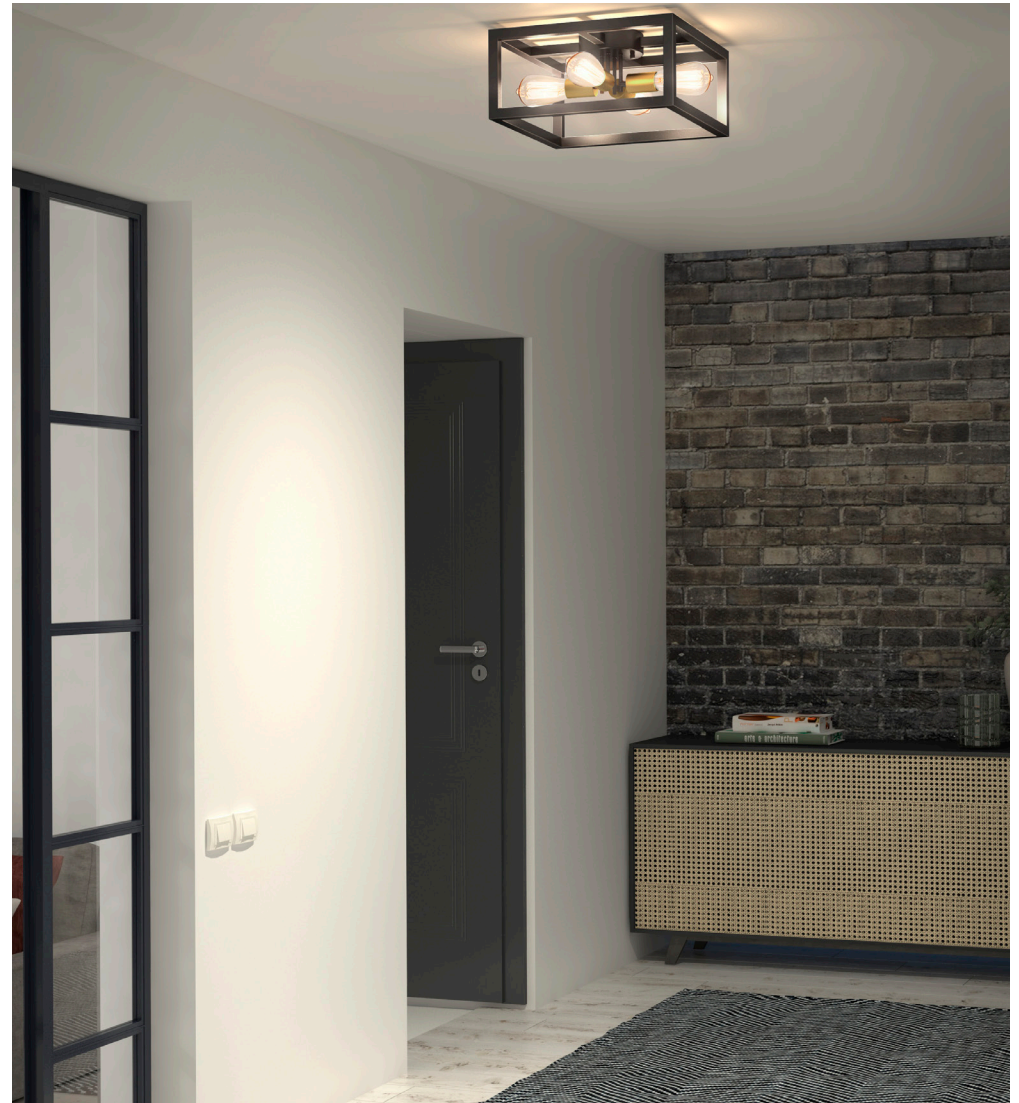

PRINCETON

4-Light Flush Mount

FM-PCT

ETL Certification

Damp Location

Voltage	120
Indoor/outdoor	Indoor
Location	Damp
Finish	Black and Gold
Frame Material	Steel
Dimensions (L x W x H)	15 x 15 x 7.5 in 38 x 38 x 19 cm
Weight	6.83 lb 3.10 kg
Bulb Type	E26 ST58 Max. 40w
Bulb qty	4 (not Included)