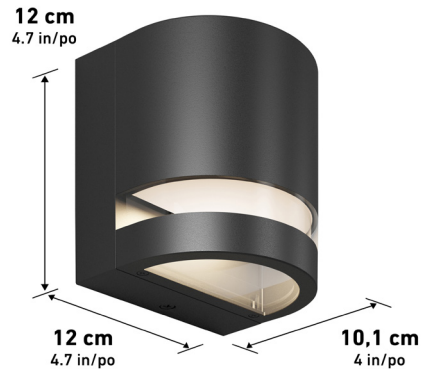

Lumens	850
CRI	80
CCT K	.....3000 K
Lifespan (hours)	50000
Total Wattage	.....18.00
Voltage	120
Dimming Type	.....ELV / TRIAC
Dimming %	.....100%-20%
Indoor/outdoor	.....Both
Location	.....Wet
Finish	.....Black
Frame Material	.....Steel
Lens Material	.....Plastic
Dimensions (L x W x H)	.....4.7 x 4 x 4.7 in
	.....12 x 10.1 x 12 cm
Weight	.....1.54 lb
	.....0.70 kg