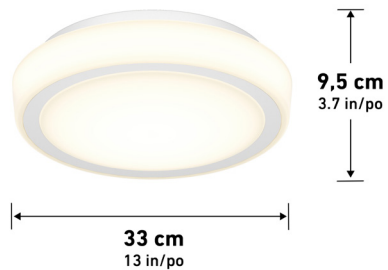

NOVARA

Flush Mount Brushed White

13FM-NO-WH

JA8 Certified

ETL Certification

Damp Location

Voltage.....120
Indoor/outdoor.....Indoor
Location.....Damp
Finish.....White
Frame Material.....Metal
Lens Material.....Glass
Dimensions (L x W x H).....13 x 13 x 3.7 in
.....33 x 33 x 9.5 cm
Weight.....3.31 lb
.....1.50 kg
Bulb Type.....E26 Max. 40w
Bulb qty.....2 (not included)