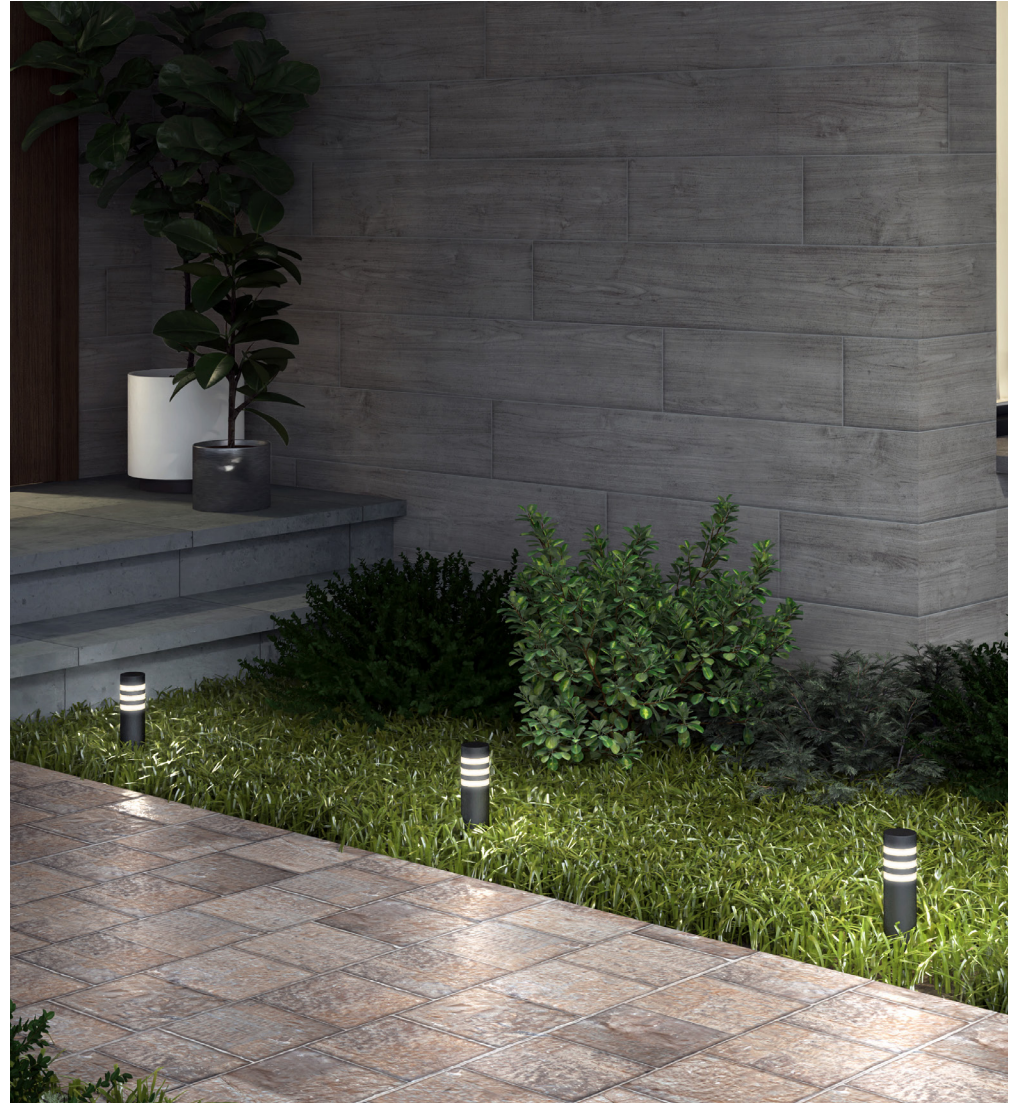

C7

Low Voltage Bollards Black 4-Pack

8B0L-C7LV-HD2BL

LED Integrated

ETL Certification

Wet Location