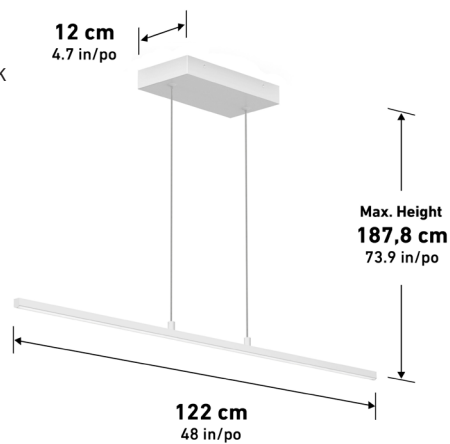

13 cm
5.1 in/po

Max. Height
274 cm
107.9 in/po

DELTA 36

3CCT LED Pendant Black

36PDT-DEC-BLTE10-J

LED Integrated

Dimmable

Selectable CCT

JA8 Certified

Damp Location

Lumens	1600
CRI	90
CCT K	3000 K - 4000 K - 5000 K
Lifespan (hours)	50000
Total Wattage	28,00
Voltage	120
Dimming Type	ELV / TRIAC
Dimming %	100%-10%
Indoor/outdoor	Indoor
Location	Damp
Finish	White
Frame Material	Steel
Lens Material	Rubber
Dimensions (L x W x H)	48 x 4.7 x 73.9 in
	122 x 12 x 187.8 cm
Weight	2.69 lb
	1.22 kg