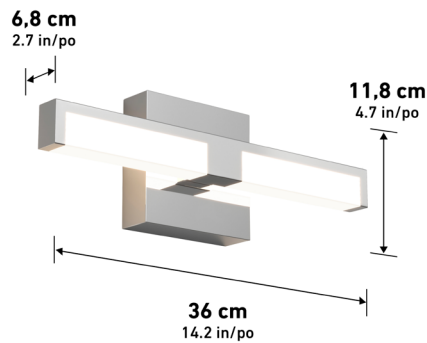

Lumens	950
CRI	90
CCT K	3000 K
Lifespan (hours)	50000
Total Wattage	12.00
Voltage	120
Dimming Type	ELV / TRIAC
Dimming %	100%-10%
Indoor/outdoor	Indoor
Location	Damp
Finish	Chrome
Frame Material	Steel
Lens Material	Acrylic
Dimensions (L x W x H)	14.2 x 2.7 x 4.7 in
	36 x 6.8 x 11.8 cm
Weight	1.87 lb
	0.85 kg