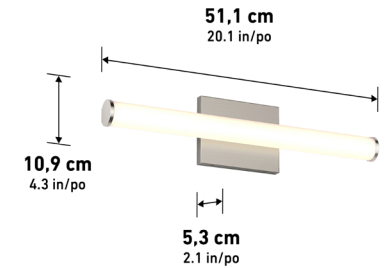

NUVO 20 IN

3K LED Vanity Light

Available finishes:

LED Integrated

Dimmable

ETL Certification

JA8 Certified

Damp Location

ADA Compliant

	20VAN-NU-BL10TE10-J	20VAN-NU-BN10TE10-J	20VAN-NU-CH10TE10-J
Lumens	1900	1900	2000
CRI	90	90	90
CCT K	3000 K	3000 K	3000 K
Lifespan (hours)	50000	50000	50000
Total Wattage	24.00	24.00	24.00
Voltage	120	120	120
Dimming Type	ELV / TRIAC	ELV / TRIAC	ELV / TRIAC
Dimming %	100%-10%	100%-10%	100%-10%
Indoor/outdoor	Indoor	Indoor	Indoor
Location	Damp	Damp	Damp
Finish	Matte Black	Brushed Nickel	Chrome
Frame Material	Metal	Metal	Metal
Lens Material	Frosted Plastic	Frosted Plastic	Frosted Plastic
Dimensions (L x W x H)	20.1 x 2.1 x 4.3 in	20.1 x 2.1 x 4.3 in	20.1 x 2.1 x 4.3 in
Dimensions (L x W x H)	51.1 x 5.3 x 10.9 cm	51.1 x 5.3 x 10.9 cm	51.1 x 5.3 x 10.9 cm
Weight	1.2 lb	1.2 lb	1.2 lb
Weight	0.54 kg	0.54 kg	0.54 kg