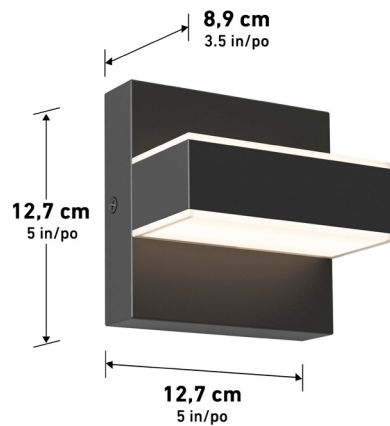

Lumens	600
CRI	80
CCT K	.....3000 K - 4000 K - 5000 K
Lifespan (hours)	50000
Total Wattage	.....8.50
Voltage	120
Dimming Type	.....ELV / TRIAC
Dimming %	.....100%-20%
Indoor/outdoor	.....Both
Location	.....Wet
Finish	.....Black
Frame Material	.....Steel
Lens Material	.....Polycarbonate
Dimensions (L x W x H)	.....5 x 3.5 x 5 in
	.....12.7 x 8.9 x 12.7 cm
Weight	.....1.49 lb
	.....0.68 kg