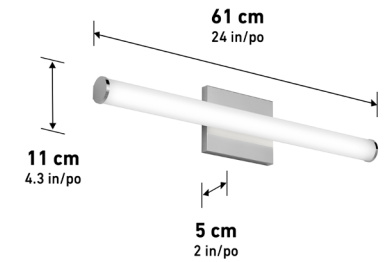

ETL Certification

JA8 Certified

Damp Location

ADA Compliant

	24VAN-NU-BL10TE10-J	24VAN-NU-BN10TE10-J	24VAN-NU-CH10TE10-J
Lumens	2100	2100	2100
CRI	90	90	90
CCT K	3000 K	3000 K	3000 K
Lifespan (hours)	50000	50000	50000
Total Wattage	24.00	24.00	24.00
Voltage	120	120	120
Dimming Type	ELV / TRIAC	ELV / TRIAC	ELV / TRIAC
Dimming %	100%-10%	100%-10%	100%-10%
Indoor/outdoor	Indoor	Indoor	Indoor
Location	Damp	Damp	Damp
Finish	Matte Black	Brushed Nickel	Chrome
Frame Material	Metal	Metal	Metal
Lens Material	Frosted Plastic	Frosted Plastic	Frosted Plastic
Dimensions (L x W x H)	24 x 2 x 4.3 in.	24 x 2 x 4.3 in.	24 x 2 x 4.3 in.
Dimensions (L x W x H)	61 x 5 x 11 cm	61 x 5 x 11 cm	61 x 5 x 11 cm
Weight	1.3 lb	1.3 lb	1.3 lb
Weight	0.59 kg	0.59 kg	0.59 kg