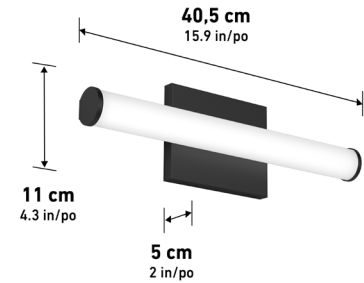

ETL Certification

JA8 Certified

Damp Location

ADA Compliant

	16VAN-NU-BL10TE10-J	16VAN-NU-BN10TE10-J	16VAN-NU-CH10TE10-J
Lumens	1800	1700	1700
CRI	90	90	90
CCT K	3000 K	3000 K	3000 K
Lifespan (hours)	50000	50000	50000
Total Wattage	22.00	22.00	22.00
Voltage	120	120	120
Dimming Type	ELV / TRIAC	ELV / TRIAC	ELV / TRIAC
Dimming %	100%-10%	100%-10%	100%-10%
Indoor/outdoor	Indoor	Indoor	Indoor
Location	Damp	Damp	Damp
Finish	Matte Black	Brushed Nickel	Chrome
Frame Material	Metal	Metal	Metal
Lens Material	Frosted Plastic	Frosted Plastic	Frosted Plastic
Dimensions (L x W x H)	15.9 x 2 x 4.3 in	15.9 x 2 x 4.3 in	15.9 x 2 x 4.3 in
Dimensions (L x W x H)	40.5 x 5 x 11 cm	40.5 x 5 x 11 cm	40.5 x 5 x 11 cm
Weight	1.08 lb	1.08 lb	1.08 lb
Weight	0.49 kg	0.49 kg	0.49 kg