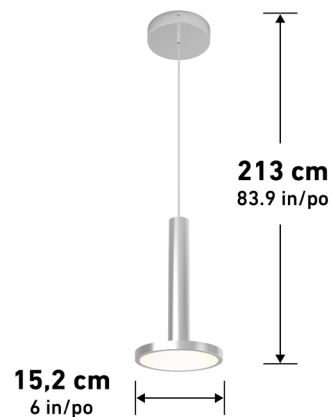

13 cm
5.1 in/po

Max. Height
223 cm
87.8 in/po

ROME0

LED Pendant Black

PDT1-ROC-BLJ

LED Integrated

Dimmable

Selectable CCT

Adjustable Height

ETL Certification

JA8 Certified

Damp Location

Lumens	700
CRI	90
CCT K	3000 K - 4000 K - 5000 K
Lifespan (hours)	50000
Total Wattage	12,00
Voltage	120
Dimming Type	ELV / TRIAC
Dimming %	100%-10%
Indoor/outdoor	Indoor
Location	Damp
Finish	Black
Frame Material	Steel
Lens Material	Frosted Plastic
Dimensions (L x W x H)	6 x 6 x 83.9 in
	15.2 x 15.2 x 213 cm
Weight	2.03 lb
	0.92 kg

JA8 Certified

Damp Location

Lumens	740
CRI	90
CCT K	3000 K - 4000 K - 5000 K
Lifespan (hours)	50000
Total Wattage	12,00
Voltage	120
Dimming Type	ELV/TRIAC
Dimming %	100%-10%
Indoor/outdoor	Indoor
Location	Damp
Finish	CHROME
Frame Material	Steel
Lens Material	Frosted Plastic
Dimensions (L x W x H)	6 x 6 x 83.9 in
	15.2 x 15.2 x 213 cm
Weight	2.03 lb
	0.92 kg