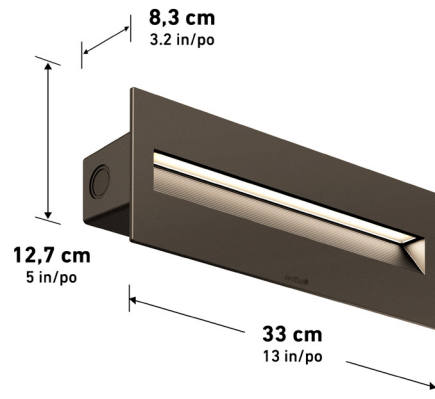

Lumens	600
CRI	90
CCT K	.....3000 K
Lifespan (hours)	50000
Total Wattage	.....20.00
Voltage	120
Dimming Type	.....ELV / TRIAC
Dimming %	.....100%-20%
Indoor/outdoor	.....Outdoor
Location	.....Wet
Finish	.....Bronze
Frame Material	.....Steel
Lens Material	.....Plastic
Dimensions (L x W x H)	.....13 x 3.2 x 5 in
	.....33 x 8.3 x 12.7 cm
Weight	.....1.95 lb
	.....0.89 kg