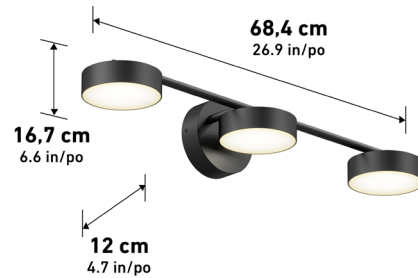

Lumens	1500
CRI	90
CCT K	2700 K - 3000 K - 3500 K 4000 K - 5000 K
Lifespan (hours)	50000
Total Wattage	22.00
Voltage	120
Dimming Type	ELV / TRIAC
Dimming %	100%-10%
Indoor/outdoor	Indoor
Location	Damp
Finish	Matte Black
Frame Material	Metal
Lens Material	Frosted Plastic
Dimensions (L x W x H)	26.9 x 6.6 x 4.7 in 68.4 x 16.7 x 12 cm
Weight	1.37 lb 0.62 kg