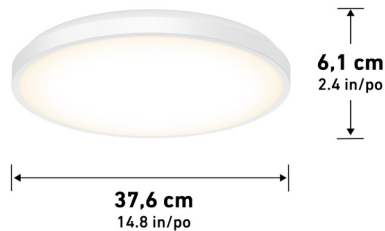

Lumens	2100
CRI	90
CCT K	2700 K - 3000 K - 3500 K - 4000 K - 5000 K
Lifespan (hours)	50000
Total Wattage	32.00
Voltage	120
Dimming Type	ELV / TRIAC
Dimming %	100%-10%
Indoor/outdoor	Indoor
Location	Damp
Finish	White
Frame Material	Metal
Lens Material	Plastic
Dimensions (L x W x H)	14.8 x 14.8 x 2.4 in 37.6 x 37.6 x 6.1 cm
Weight	2.38 lb 1.08 kg