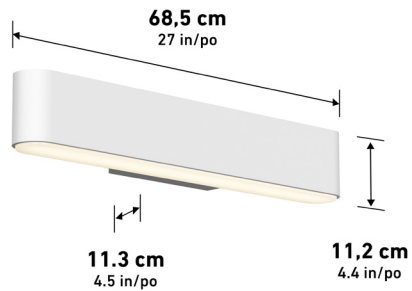

Lumens	1500
CRI	90
CCT K	3000 K - 4000 K - 5000 K
Lifespan (hours)	50000
Total Wattage	20.00
Voltage	120
Dimming Type	ELV / TRIAC
Dimming %	100%-10%
Indoor/outdoor	Indoor
Location	Damp
Finish	White
Frame Material	Steel
Lens Material	Acrylic
Dimensions (L x W x H)	27 x 4.5 x 4.4 in
	68.5 x 11.3 x 11.2 cm
Weight	7.58 lb
	3.44 kg