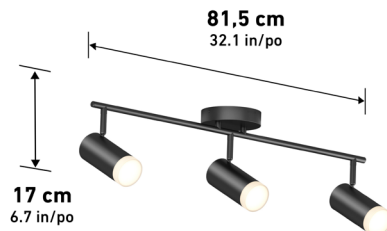

Lumens	1000
CRI	90
CCT K	3000 K - 4000 K - 5000 K
Lifespan (hours)	50000
Total Wattage	19.00
Voltage	120
Dimming Type	ELV / TRIAC
Dimming %	100%-10%
Indoor/outdoor	Indoor
Location	Damp
Finish	Matte Black
Frame Material	Metal
Lens Material	Plastic
Dimensions (L x W x H)	32.1 x 5.1 x 6.7 in
	81.5 x 13 x 17 cm
Weight	3.44 lb
	1.56 kg