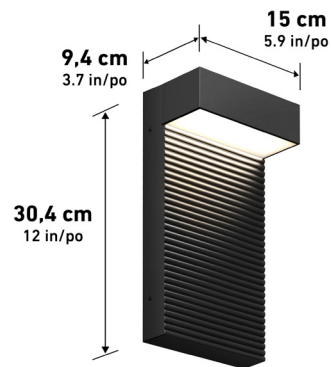

DARK SKY PRO LARGE

LED Indoor / Outdoor Wall Light Black

120UT-DS-MB

LED Integrated

ETL Certification

Wet Location

Lumens	1050
CRI	80
CCT K	3000 K
Lifespan (hours)	50000
Total Wattage	14.00
Voltage	120
Dimming Type	ELV / TRIAC
Dimming %	100%-20%
Indoor/outdoor	Both
Location	Wet
Finish	Black
Frame Material	Steel
Lens Material	Glass
Dimensions (L x W x H)	5.9 x 3.7 x 12 in
	15 x 9.4 x 30.4 cm
Weight	3.29 lb
	1.49 kg