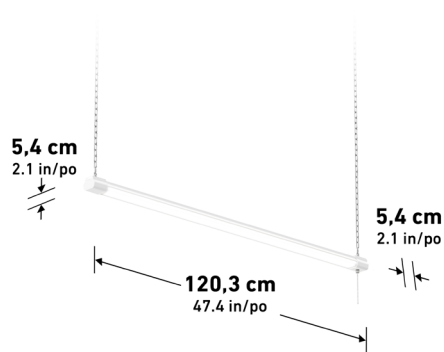

Product Code	WPDT-TV-DAWH
Lumens	5000
CRI	80
CCT K	4000 K
Lifespan (hours)	50000
Total Wattage	48,00
Voltage	120
Dimming Type	N/A
Dimming %	
Indoor/outdoor	Indoor
Location	Damp
Finish	White
Frame Material	Plastic
Lens Material	Plastic
Dimensions (L x W x H)	47.4 x 2.1 x 2.1 in
	120.3 x 5.4 x 5.4 cm
Weight	0.88 lb
	0.4 kg