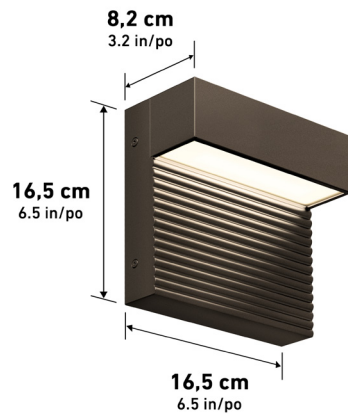

Lumens	650
CRI	90
CCT K	.....3000 K
Lifespan (hours)	50000
Total Wattage	.....12.00
Voltage	120-277
Dimming Type	.....0-10V
Dimming %	.....100%-10%
Indoor/outdoor	.....Both
Location	.....Wet
Finish	.....Bronze
Frame Material	.....Steel
Lens Material	.....Frosted Glass
Dimensions (L x W x H)	.....6.5 x 3.2 x 6.5 in
	.....16.5 x 8.2 x 16.5 cm
Weight	.....1.81 lb
	.....0.82 kg