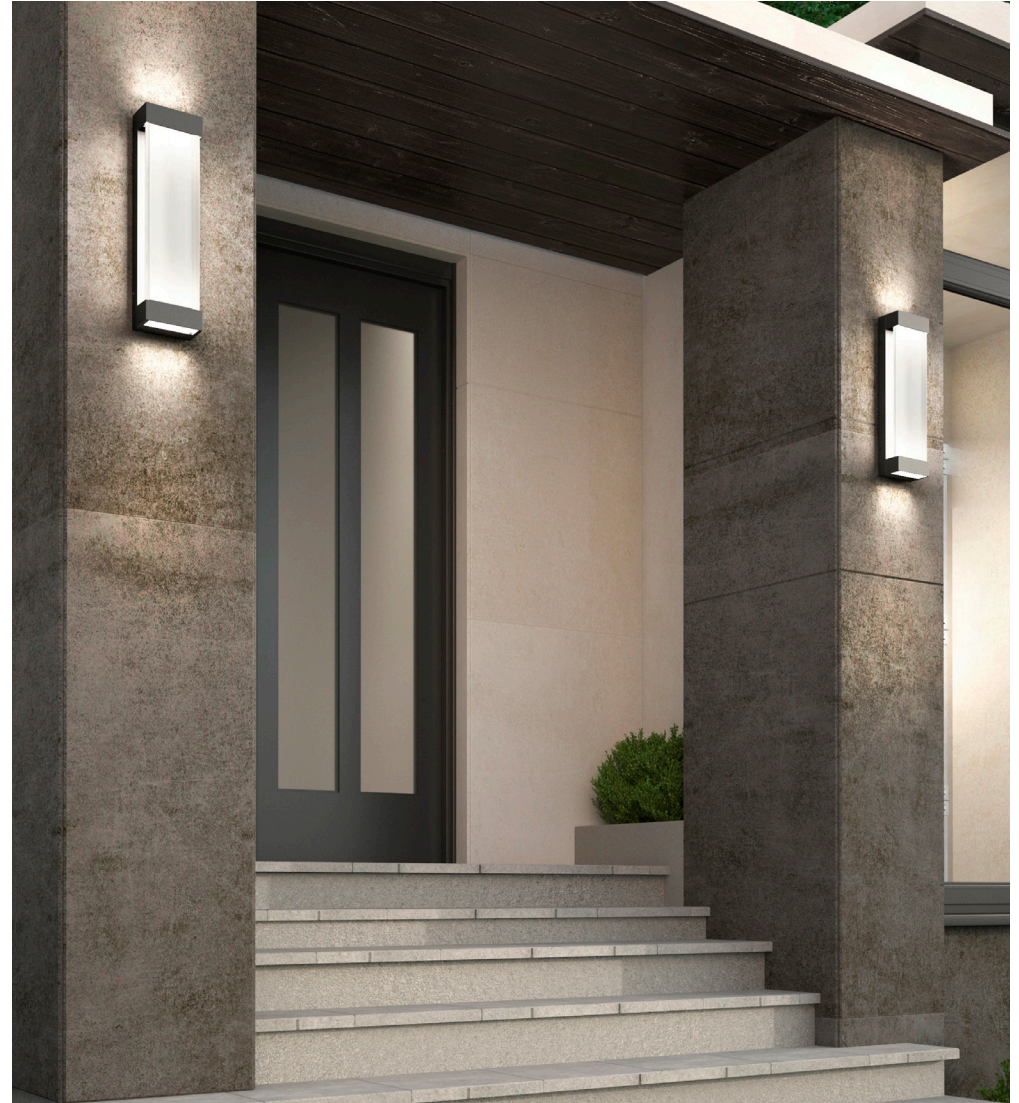

GLACIER PRO

LED Indoor / Outdoor Wall Light Black

170UT-GL-PMB

LED Integrated

ETL Certification

Wet Location

ADA Compliant