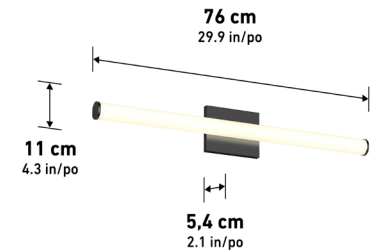

ETL Certification

JA8 Certified

Damp Location

ADA Compliant

	30VAN-NU-BL10TE10-J	30VAN-NU-BN10TE10-J	30VAN-NU-CH10TE10-J
Lumens	2200	2150	2300
CRI	90	90	90
CCT K	3000 K	3000 K	3000 K
Lifespan (hours)	50000	50000	50000
Total Wattage	26.00	26.00	26.00
Voltage	120	120	120
Dimming Type	ELV / TRIAC	ELV / TRIAC	ELV / TRIAC
Dimming %	100%-10%	100%-10%	100%-10%
Indoor/outdoor	Indoor	Indoor	Indoor
Location	Damp	Damp	Damp
Finish	Matte Black	Brushed Nickel	Chrome
Frame Material	Metal	Metal	Metal
Lens Material	Frosted Plastic	Frosted Plastic	Frosted Plastic
Dimensions (L x W x H)	29.9 x 2.1 x 4.3 in	29.9 x 2.1 x 4.3 in	29.9 x 2.1 x 4.3 in
Dimensions (L x W x H)	76 x 5.4 x 11 cm	76 x 5.4 x 11 cm	76 x 5.4 x 11 cm
Weight	1.34 lb	1.34 lb	1.34 lb
Weight	0.61 kg	0.61 kg	0.61 kg