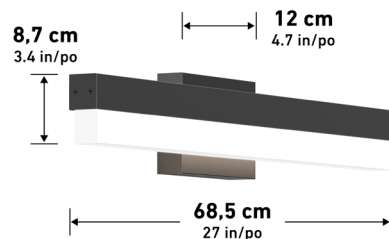

Lumens	1800
CRI	80
CCT K	2700K-3500K-4500K
Lifespan (hours)	50000
Total Wattage	24.00
Voltage	120
Dimming Type	ELV / TRIAC
Dimming %	100%-20%
Indoor/outdoor	Indoor
Location	Damp
Finish	Matte Black
Frame Material	Steel
Lens Material	Acrylic
Dimensions (L x W x H)	27 x 4.7 x 3.4 in
	68.5 x 12 x 8.7 cm
Weight	5.22 lb
	2.42 kg