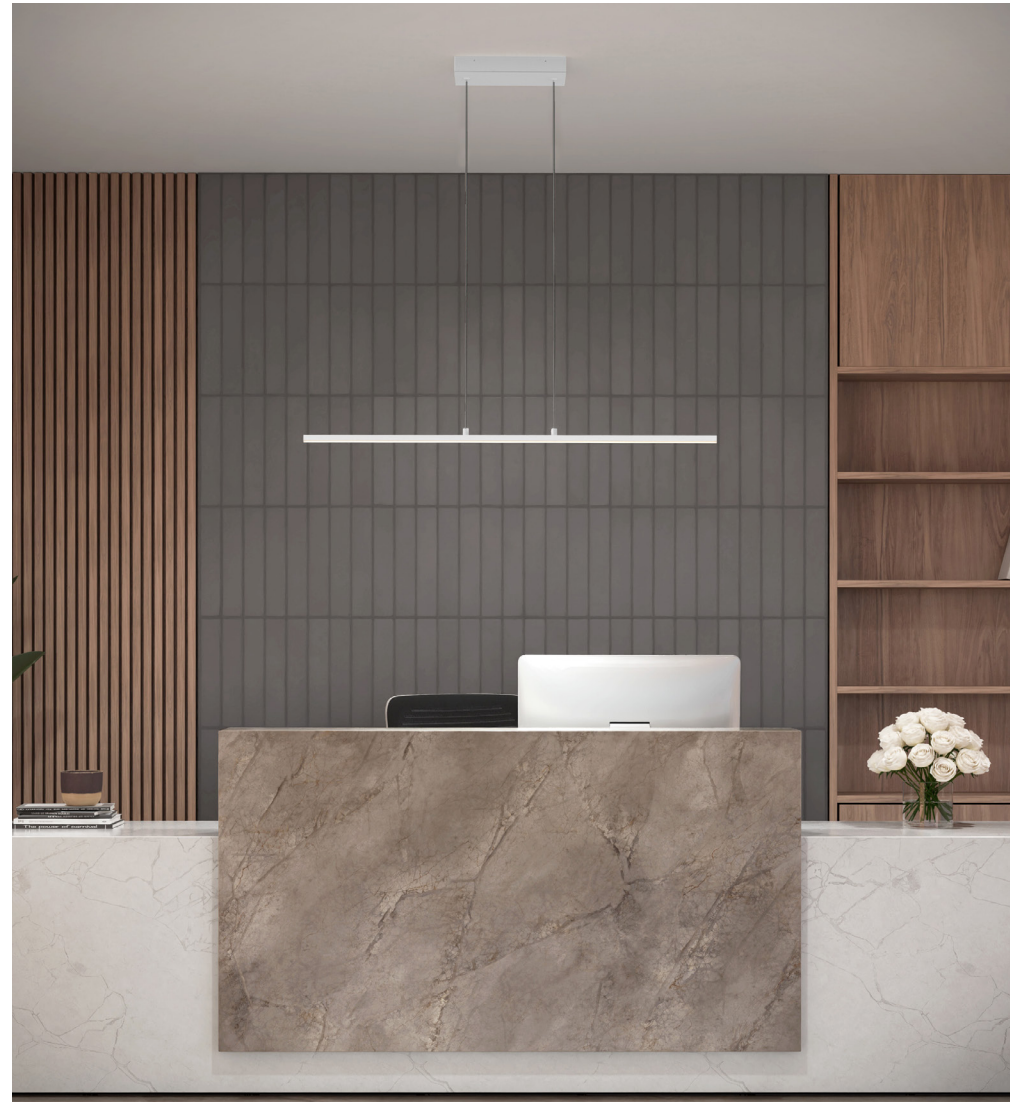

DELTA 48

3CCT LED Pendant White

48PDT-DEC-WHTE10-J

LED Integrated

Dimmable

Selectable CCT

Adjustable Height

ETL Certification

JA8 Certified

Damp Location