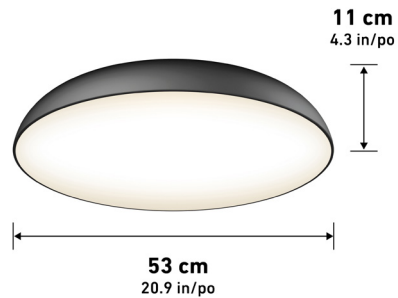

Lumens	2900
CRI	90
CCT K	3000 K - 4000 K - 5000 K
Lifespan (hours)	50000
Total Wattage	38,00
Voltage	120
Dimming Type	ELV / TRIAC
Dimming %	100%-10%
Indoor/outdoor	Indoor
Location	Damp
Finish	Matte Black
Frame Material	Steel
Lens Material	Frosted Plastic
Dimensions (L x W x H)	20.9 x 4.3 x 20.9 in
	53 x 11 x 53 cm
Weight	4.94 lb
	2.24 kg