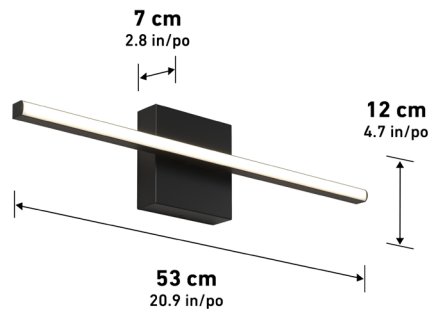

Lumens	600
CRI	90
CCT K	.....3000 K - 4000 K - 5000 K
Lifespan (hours)	50000
Total Wattage	.....12.00
Voltage	120
Dimming Type	.....ELV / TRIAC
Dimming %	.....100%-10%
Indoor/outdoor	.....Both
Location	.....Wet
Finish	.....Black
Frame Material	.....Steel
Lens Material	.....Silicone
Dimensions (L x W x H)	.....20.9 x 2.8 x 4.7 in
	.....53 x 7 x 12 cm
Weight	.....1.34 lb
	.....0.61 kg