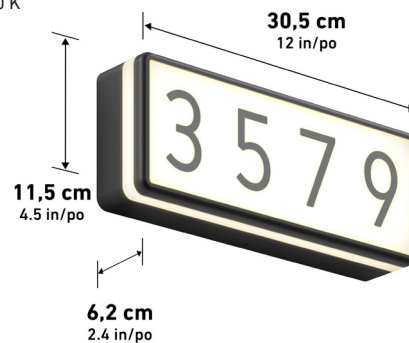

Lumens	150
CRI	90
CCT K	2700 K - 3000 K - 3500 K - 4000 K - 5000 K
Lifespan (hours)	50000
Total Wattage	2.00
Voltage	120
Dimming Type	ELV / TRIAC
Dimming %	100%-5%
Indoor/outdoor	Indoor
Location	Damp
Finish	Matte Black
Frame Material	Metal
Lens Material	Frosted Plastic
Dimensions (L x W x H)	12 x 2.4 x 4.5 in 30.5 x 6.2 x 11.5 cm
Weight	2.54 lb 1.15 kg