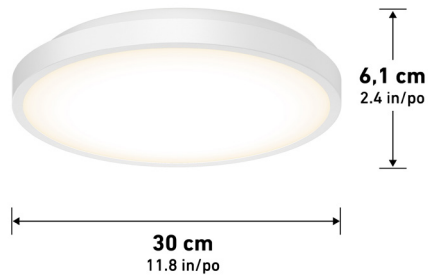

Lumens	1250
CRI	90
CCT K	2700 K - 3000 K - 3500 K - 4000 K - 5000 K
Lifespan (hours)	50000
Total Wattage	20,00
Voltage	120
Dimming Type	ELV / TRIAC
Dimming %	100%-10%
Indoor/outdoor	Indoor
Location	Damp
Finish	White
Frame Material	Metal
Lens Material	Plastic
Dimensions (L x W x H)	11.8 x 11.8 x 2.4 in
	30 x 30 x 6.1 cm
Weight	1.87 lb
	0.85 kg