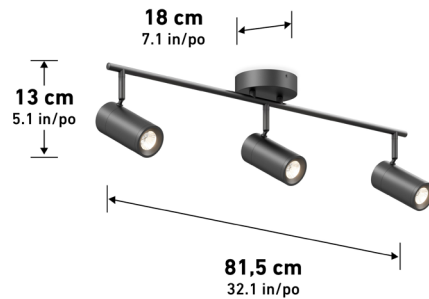

Lumens	1000
CRI	90
CCT K	3000 K
Lifespan (hours)	50000
Total Wattage	13.00
Voltage	120
Dimming Type	ELV / TRIAC
Dimming %	100%-10%
Indoor/outdoor	Indoor
Location	Damp
Finish	Matte Black
Frame Material	Steel
Lens Material	Plastic
Dimensions (L x W x H)	32.1 x 5.1 x 7.1 in
	81.5 x 13 x 18 cm
Weight	2.85 lb
	1.30 kg