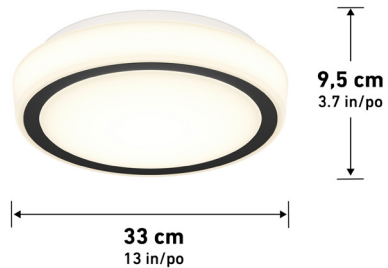

NOVARA

Flush Mount Black

13FM-NO-BL

JA8 Certified

ETL Certification

Damp Location

Voltage.....120
Indoor/outdoor.....Indoor
Location.....Damp
Finish.....Black
Frame Material.....Metal
Lens Material.....Glass
Dimensions (L x W x H).....13 x 13 x 3.7 in
.....33 x 33 x 9.5 cm
Weight.....3.31 lb
.....1.50 kg
Bulb Type.....E26 Max. 40w
Bulb qty.....2 (not included)