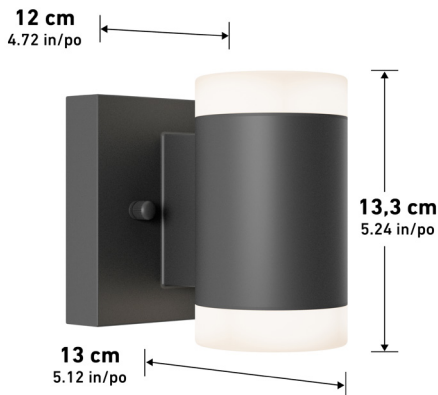

Wet Location

Lumens	750
CRI	90
CCT K	3000 K - 4000 K - 5000 K
Lifespan (hours)	50000
Total Wattage	11.00
Voltage	120
Dimming Type	ELV / TRIAC
Dimming %	100%-10%
Indoor/outdoor	Both
Location	Wet
Finish	Black
Frame Material	Aluminum
Lens Material	Glass
Dimensions (L x W x H)	4.7 x 5.1 x 5.2 in
	12 x 13 x 13.3 cm
Weight	2.54 lb
	1.15 kg