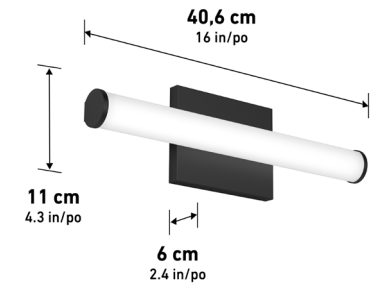

Selectable CCT

ETL Certification

Damp Location

JA8 Certified

ADA Compliant

	16VAN-NU5C-BLJ	16VAN-NU5C-BNJ	16VAN-NU5C-CHJ
Lumens	1800	1800	1800
CRI	90	90	90
CCT K	2700 K - 3000 K - 3500 K - 4000 K - 5000 K	2700 K - 3000 K - 3500 K - 4000 K - 5000 K	2700 K - 3000 K - 3500 K - 4000 K - 5000 K
Lifespan (hours)	50000	50000	50000
Total Wattage	22.00	22.00	22.00
Voltage	120	120	120
Dimming Type	ELV / TRIAC	ELV / TRIAC	ELV / TRIAC
Dimming %	100%-10%	100%-10%	100%-10%
Indoor/outdoor	Indoor	Indoor	Indoor
Location	Damp	Damp	Damp
Finish	Black	Brushed Nickel	Chrome
Frame Material	Metal	Metal	Metal
Lens Material	Frosted Plastic	Frosted Plastic	Frosted Plastic
Dimensions (L x W x H)	16 x 2.4 x 4.3 in	16 x 2.4 x 4.3 in	16 x 2.4 x 4.3 in
Dimensions (L x W x H)	40.6 x 6 x 11 cm	40.6 x 6 x 11 cm	40.6 x 6 x 11 cm
Weight	1.30 lb	1.30 lb	1.30 lb
Weight	0.59 kg	0.59 kg	0.59 kg