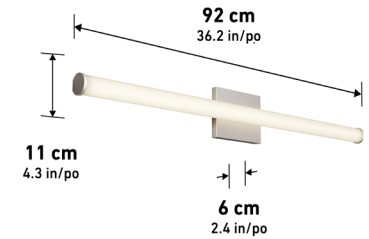

ETL Certification

JA8 Certified

Damp Location

ADA Compliant

	36VAN-NU-BL10TE10-J	36VAN-NU-BN10TE10-J	36VAN-NU-CH10TE10-J
Lumens	2500	2500	2500
CRI	90	90	90
CCT K	3000 K	3000 K	3000 K
Lifespan (hours)	50000	50000	50000
Total Wattage	26.00	25.00	26.00
Voltage	120	120	120
Dimming Type	ELV / TRIAC	ELV / TRIAC	ELV / TRIAC
Dimming %	100%-10%	100%-10%	100%-10%
Indoor/outdoor	Indoor	Indoor	Indoor
Location	Damp	Damp	Damp
Finish	Matte Black	Brushed Nickel	Chrome
Frame Material	Metal	Metal	Metal
Lens Material	Frosted Plastic	Frosted Plastic	Frosted Plastic
Dimensions (L x W x H)	36.2 x 2.4 x 4.3 in	36.2 x 2.4 x 4.3 in	36.2 x 2.4 x 4.3 in
Dimensions (L x W x H)	92 x 6 x 11 cm	92 x 6 x 11 cm	92 x 6 x 11 cm
Weight	1.54 lb	1.54 lb	1.54 lb
Weight	0.70 kg	0.70 kg	0.70 kg