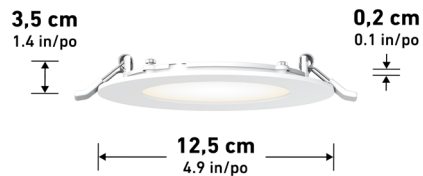

Wet Location

Insulation Contact Rated

Fire Resistant Plenum-Rated

Lumens850
CRI90
CCT K2700 K - 3000 K - 3500 K -4000 K - 5000 K
Lifespan (hours)50000
Total Wattage12,00
Voltage120
Dimming Type0-10V
Dimming %100%-10%
Indoor/outdoorBoth
LocationWet
FinishWhite
Frame MaterialMetal
Lens MaterialPlastic
Dimensions (L x W x H)4.9 x 4.9 x 1.4 in12.5 x 12.5 x 3.5 cm
Weight0.66 lb0.30 kg