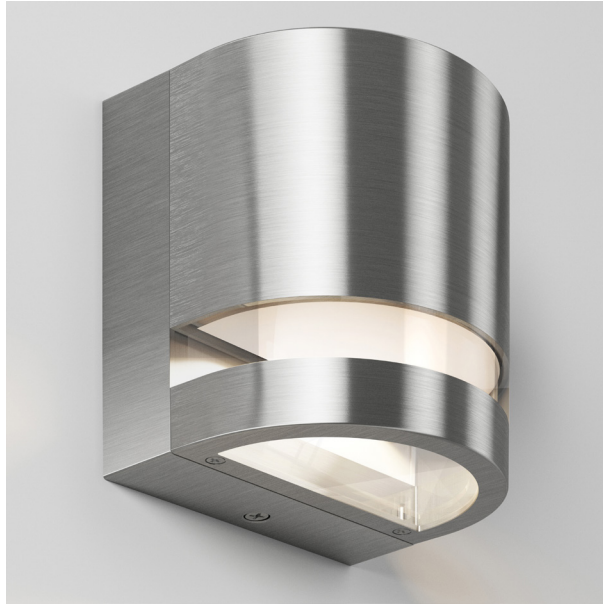

VALOR ROUND

LED Indoor / Outdoor Wall Light Stainless Steel

OUT-VR-SS

LED Integrated

ETL Certification

Wet Location

ADA Compliant