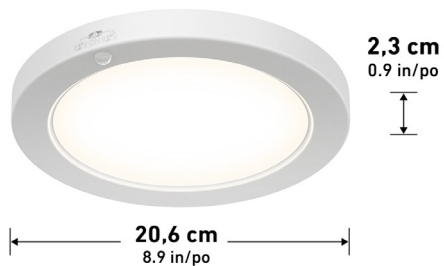

ETL Certification

Damp Location

JA8 Certified

Lumens	1300
CRI	90
CCT K	3000 K - 4000 K - 5000 K
Lifespan (hours)	50000
Total Wattage	18,00
Voltage	120
Dimming Type	ELV / TRIAC
Dimming %	100%-10%
Indoor/outdoor	Indoor
Location	Damp
Finish	White
Frame Material	Plastic
Lens Material	Plastic
Dimensions (L x W x H)	8.1 x 8.1 x 0.9 in
	20.6 x 20.6 x 2.3 cm
Weight	1.5 lb
	0.68 kg