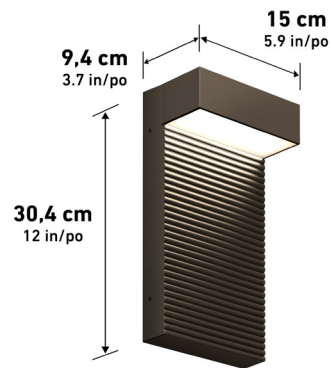

DARK SKY PRO LARGE

LED Indoor / Outdoor Wall Light Bronze

120UT-DS-BZ

LED Integrated

ETL Certification

Wet Location

Lumens	1050
CRI80
CCT K	3000 K
Lifespan (hours)	50000
Total Wattage	14.00
Voltage	120
Dimming Type	ELV / TRIAC
Dimming %	100%-20%
Indoor/outdoor	Both
Location	Wet
Finish	Bronze
Frame Material	Steel
Lens Material	Glass
Dimensions (L x W x H)	5.9 x 3.7 x 12 in
	15 x 9.4 x 30.4 cm
Weight	3.29 lb
	1.49 kg