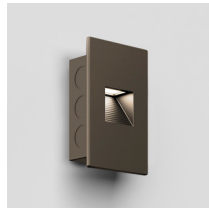

DARK SKY PRO STEP
SMALL
ST-DS-BZ

147