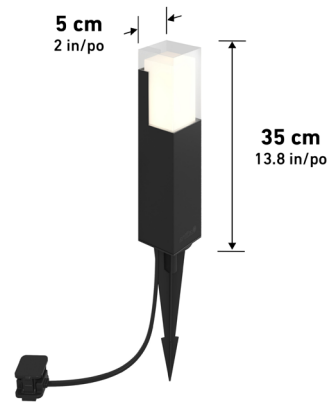

Lumens	250
CRI	80
CCT K	3000 K
Lifespan (hours)	50000
Total Wattage	4.00
Voltage	120
Dimming Type	ELV / TRIAC
Dimming %	100%-20%
Indoor/outdoor	Outdoor
Location	Wet
Finish	Matte Black
Frame Material	Steel
Lens Material	Frosted Plastic
Dimensions (L x W x H)	2 x 2 x 13.8 in
	5 x 5 x 35 cm
Weight	0.88 lb
	0.40 kg