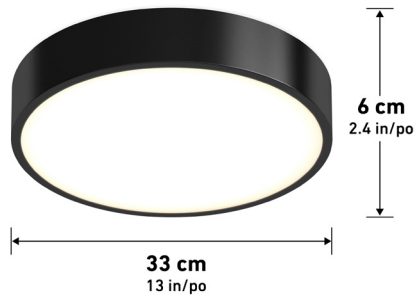

Lumens	.....	1000
CRI	.....	90
CCT K	.....	3000 K - 4000 K - 5000 K
Lifespan (hours)	.....	50000
Total Wattage	.....	17,00
Voltage	.....	120
Dimming Type	.....	ELV / TRIAC
Dimming %	.....	100%-10%
Indoor/outdoor	.....	Indoor
Location	.....	Damp
Finish	.....	Matte Black
Frame Material	.....	Aluminum
Lens Material	.....	Frosted Plastic
Dimensions (L x W x H)	.....	13 x 13 x 2.4 in
	.....	33 x 33 x 6 cm
Weight	.....	2.45 lb
	.....	1.11 kg