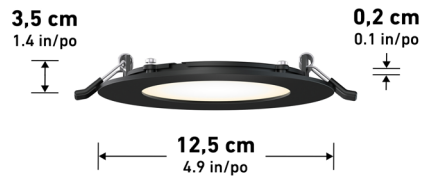

Wet Location

Insulation Contact Rated

Fire Resistant Plenum-Rated

Lumens	800
CRI	90
CCT K	2700 K - 3000 K - 3500 K - 4000 K - 5000 K
Lifespan (hours)	50000
Total Wattage	12,00
Voltage	120-347
Dimming Type	0-10V
Dimming %	100%-10%
Indoor/outdoor	Both
Location	Wet
Finish	Matte Black
Frame Material	Metal
Lens Material	Plastic
Dimensions (L x W x H)	4.9 x 4.9 x 1.4 in 12.5 x 12.5 x 3.5 cm
Weight	0.66 lb 0.30 kg