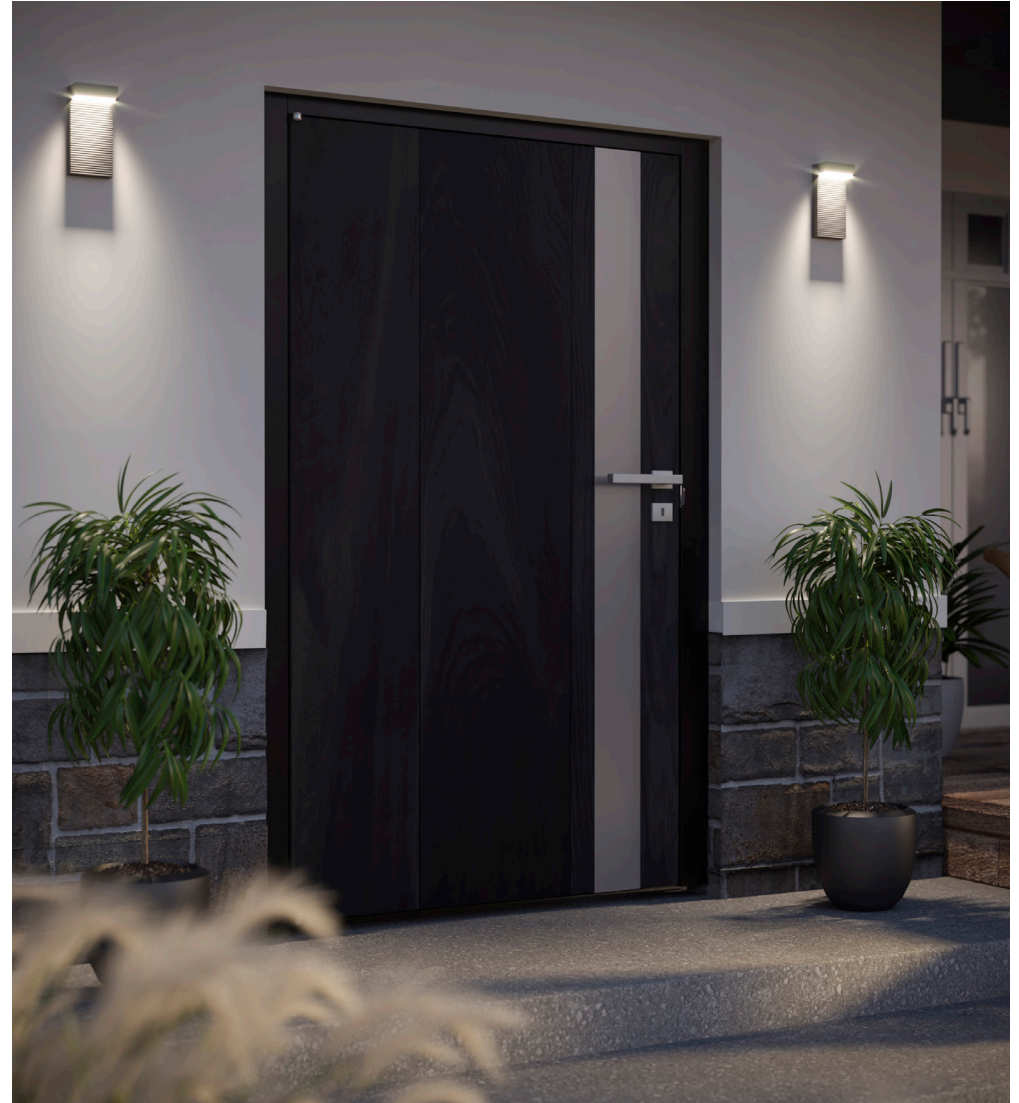

DARK SKY PRO LARGE

LED Indoor / Outdoor Wall Light Black

120UT-DS-MB

LED Integrated

ETL Certification

Wet Location

Lumens	1050
CRI	80
CCT K	3000 K
Lifespan (hours)	50000
Total Wattage	14.00
Voltage	120
Dimming Type	ELV / TRIAC
Dimming %	100%-20%
Indoor/outdoor	Both
Location	Wet
Finish	Black
Frame Material	Steel
Lens Material	Glass
Dimensions (L x W x H)	5.9 x 3.7 x 12 in
	15 x 9.4 x 30.4 cm
Weight	3.29 lb
	1.49 kg