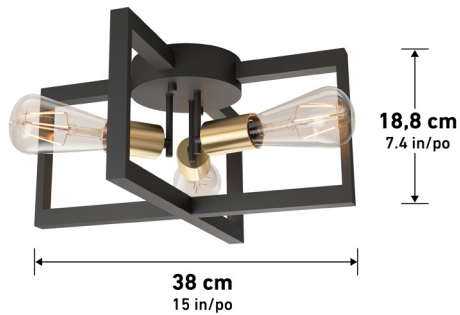

HOLT

3-Light Flush Mount

FM-HLT

ETL Certification

JA8 Certified

Damp Location

Voltage	120
Indoor/outdoor	Indoor
Location	Damp
Finish	Black and Gold
Frame Material	Steel
Lens Material	N/A
Dimensions (L x W x H)	15 x 15 x 7.4 in 38 x 38 x 18.8 cm
Weight	3.35 lb 1.52 kg
Bulb Type	E26 ST58 Max. 40w
Bulb qty	3 (not included)