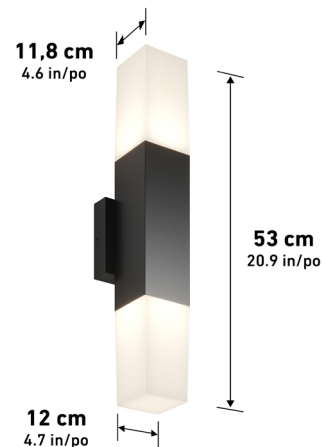

Lumens	900
CRI	90
CCT K	3000 K - 4000 K - 5000 K
Lifespan (hours)	50000
Total Wattage	11.00
Voltage	120
Dimming Type	ELV / TRIAC
Dimming %	100%-10%
Indoor/outdoor	Both
Location	Wet
Finish	Matte Black
Frame Material	Aluminum
Lens Material	Frosted Plastic
Dimensions (L x W x H)	4.7 x 4.7 x 20.9 in
	12 x 11.8 x 53 cm
Weight	3.31 lb
	1.50 kg