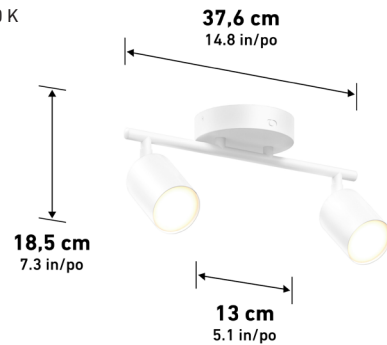

Lumens	1000
CRI	90
CCT K	2700 K - 3000 K - 3500 K 4000 K - 5000 K
Lifespan (hours)	50000
Total Wattage	22.00
Voltage	120
Dimming Type	ELV / TRIAC
Dimming %	100%-10%
Indoor/outdoor	Indoor
Location	Damp
Finish	White
Frame Material	Metal
Lens Material	Plastic
Dimensions (L x W x H)	14.8 x 5.1 x 7.3 in 37.6 x 13 x 18.5 cm
Weight	1.9 lb 0.86 kg