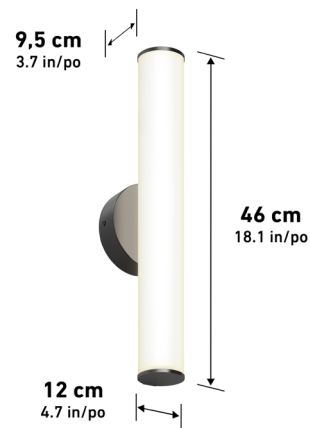

ADA Compliant

Lumens	1400
CRI	90
CCT K	3000 K
Lifespan (hours)	50000
Total Wattage	20.00
Voltage	120-277
Dimming Type	0-10V
Dimming %	100%-10%
Indoor/outdoor	Indoor
Location	Damp
Finish	Matte Black
Frame Material	Steel
Lens Material	Frosted Plastic
Dimensions (L x W x H)	4.7 x 3.7 x 18.1 in
	12 x 9.5 x 46 cm
Weight	1.59 lb
	0.72 kg