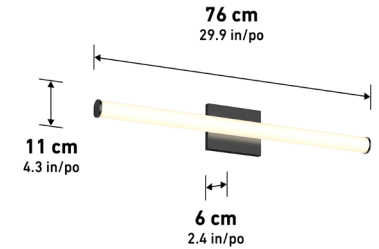

Selectable CCT

ETL Certification

Damp Location

JA8 Certified

ADA Compliant

	30VAN-NU5C-BLJ	30VAN-NU5C-BNJ	30VAN-NU5C-CHJ
Lumens	2200	2300	2300
CRI	90	90	90
CCT K	2700 K - 3000 K - 3500 K - 4000 K - 5000 K	2700 K - 3000 K - 3500 K - 4000 K - 5000 K	2700 K - 3000 K - 3500 K - 4000 K - 5000 K
Lifespan (hours)	50000	50000	50000
Total Wattage	26.00	26.00	26.00
Voltage	120	120	120
Dimming Type	ELV / TRIAC	ELV / TRIAC	ELV / TRIAC
Dimming %	100%-10%	100%-10%	100%-10%
Indoor/outdoor	Indoor	Indoor	Indoor
Location	Damp	Damp	Damp
Finish	Matte Black	Brushed Nickel	Chrome
Frame Material	Metal	Metal	Metal
Lens Material	Frosted Plastic	Frosted Plastic	Frosted Plastic
Dimensions (L x W x H)	29.9 x 2.4 x 4.3 in	29.9 x 2.4 x 4.3 in	29.9 x 2.4 x 4.3 in
Dimensions (L x W x H)	76 x 6 x 11 cm	76 x 6 x 11 cm	76 x 6 x 11 cm
Weight	1.34 lb	1.34 lb	1.34 lb
Weight	0.61 kg	0.61 kg	0.61 kg