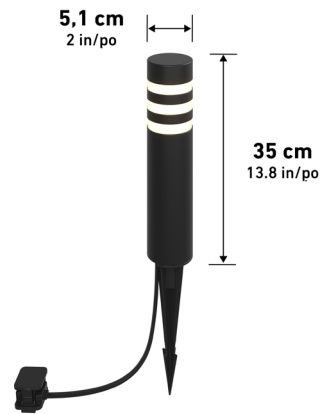

Lumens	150
CRI	80
CCT K	3000 K
Lifespan (hours)	50000
Total Wattage	3.00
Voltage	12v-15v
Dimming Type	ELV / TRIAC
Dimming %	100%-20%
Indoor/outdoor	Outdoor
Location	Wet
Finish	Matte Black
Frame Material	Steel
Lens Material	Frosted Plastic
Dimensions (L x W x H)	13.8 x 2 x 13.8 in
	35 x 5.1 x 35 cm
Weight	0.55 lb
	0.25 kg