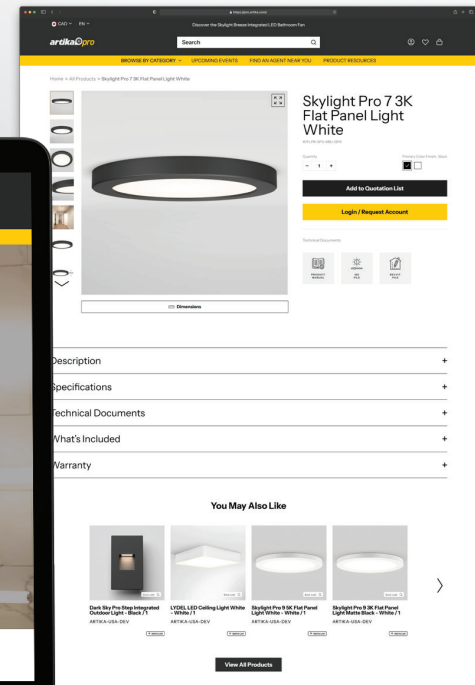

artika  *pro*

2026
LIGHTING
PORTFOLIO

.....

Check out our **New Website**

**ENHANCED SEARCH, SHARPER VISUALS,
AND ALL THE DETAILS YOU NEED WITHIN EASY REACH**

artika**pro**

<https://pro.artika.com/>

PENDANT LIGHTS