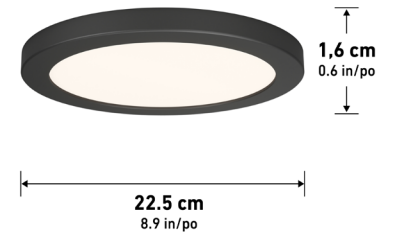

SKYLIGHT PRO 9

LED FLAT PANEL

Available finishes:

LED Integrated

Dimmable

ETL Certification

JA8 Certified

Damp Location

Product Code	Lumens	CRI	CCT K	Lifespan (Hours)	Total Wattage	Voltage	Dimming Type	Dimming %	Indoor / Outdoor	Location	Finish	Frame Material	Lens Material	Product Dimensions	Product Weight (lbs)
9FLPR-SP3-MBJ	1300	.90	3000 K	50000	18.00	120	ELV / TRIAC	100%-10%	Indoor	Damp	Matte Black	Plastic	Frosted Plastic	8.9 × 8.9 × 0.7 in / 22.5 × 22.5 × 1.6 cm	0.99 lb / 0.45 kg
9FLPR-SP3-MBJ-12PK	1300	.90	3000 K	50000	18.00	120	ELV / TRIAC	100%-20%	Indoor	Damp	Matte Black	Plastic	Frosted Plastic	8.9 × 8.9 × 0.7 in / 22.5 × 22.5 × 1.6 cm	10.58 lb / 4.80 kg
9FLPR-SP3-WHJ	1300	.90	3000 K	50000	18.00	120	ELV / TRIAC	100%-20%	Indoor	Damp	White	Plastic	Frosted Plastic	8.9 × 8.9 × 0.7 in / 22.5 × 22.5 × 1.6 cm	0.99 lb / 0.45 kg
9FLPR-SP3-WHJ-12PK	1300	.90	3000 K	50000	18.00	120	ELV / TRIAC	100%-20%	Indoor	Damp	White	Plastic	Frosted Plastic	8.9 × 8.9 × 0.7 in / 22.5 × 22.5 × 1.6 cm	10.58 lb / 4.80 kg
9FLPR-SP5-MB-12PK	1300	.80	3000 K	50000	18.00	120	ELV / TRIAC	100%-20%	Indoor	Damp	Matte Black	Plastic	Frosted Plastic	8.9 × 8.9 × 0.7 in / 22.5 × 22.5 × 1.6 cm	10.58 lb / 4.80 kg
9FLPR-SP5-WH	1300	.80	5000 K	50000	18.00	120	ELV / TRIAC	100%-20%	Indoor	Damp	White	Aluminum	Acrylic	8.9 × 8.9 × 0.7 in / 22.5 × 22.5 × 1.6 cm	0.99 lb / 0.45 kg
9FLPR-SP5-WH-12PK	1300	.80	5000 K	50000	18.00	120	ELV / TRIAC	100%-20%	Indoor	Damp	White	Plastic	Frosted Plastic	8.9 × 8.9 × 0.7 in / 22.5 × 22.5 × 1.6 cm	10.58 lb / 4.80 kg