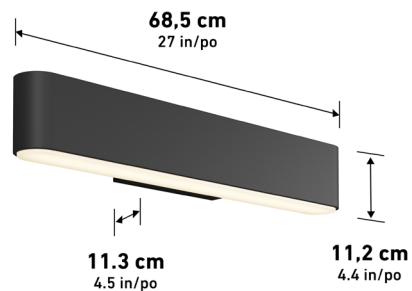

Lumens	1400
CRI	90
CCT K	3000 K - 4000 K - 5000 K
Lifespan (hours)	50000
Total Wattage	20.00
Voltage	120
Dimming Type	ELV / TRIAC
Dimming %	100%-10%
Indoor/outdoor	Indoor
Location	Damp
Finish	Matte Black
Frame Material	Steel
Lens Material	Acrylic
Dimensions (L x W x H)	27 x 4.5 x 4.4 in
	68.5 x 11.3 x 11.2 cm
Weight	7.58 lb
	3.44 kg