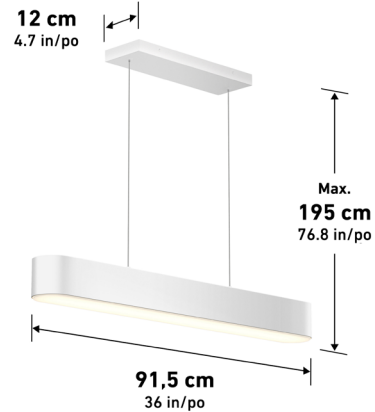

JA8 Certified

Damp Location

Lumens	1800
CRI	90
CCT K	3000 K - 4000 K - 5000 K
Lifespan (hours)	50000
Total Wattage	34,00
Voltage	120
Dimming Type	ELV / TRIAC
Dimming %	100%-10%
Indoor/outdoor	Indoor
Location	Damp
Finish	White
Frame Material	Steel
Lens Material	Acrylic
Dimensions (L x W x H)	36 x 4.7 x 76.8 in
	91.5 x 12 x 195 cm
Weight	10.21 lb
	4.63 kg