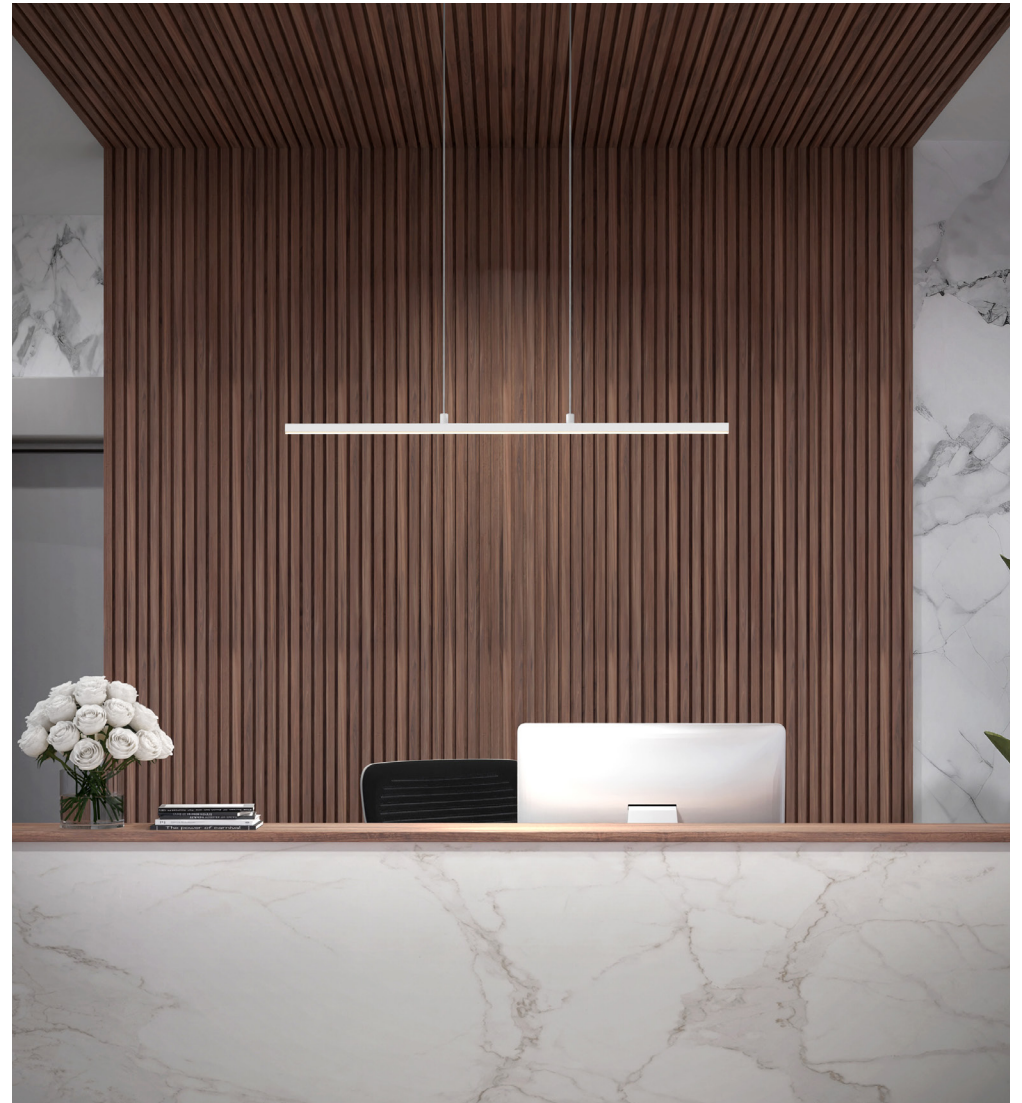

DELTA 36

3CCT LED Pendant White

36PDT-DEC-WHTE10-J

LED Integrated

Dimmable

Selectable CCT

Adjustable Height

ETL Certification

JA8 Certified

Damp Location