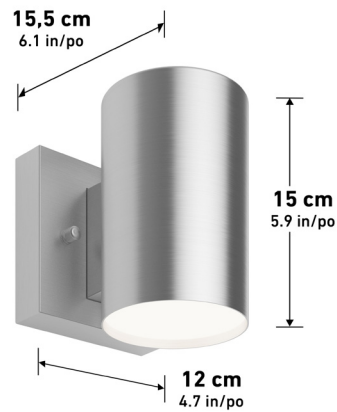

Lumens	670
CRI	90
CCT K	.....3000 K - 4000 K - 5000 K
Lifespan (hours)	50000
Total Wattage	.....14.00
Voltage	120
Dimming Type	.....ELV / TRIAC
Dimming %	.....100%-10%
Indoor/outdoor	.....Both
Location	.....Wet
Finish	.....STAINLESS STEEL
Frame Material	.....Steel
Lens Material	.....Acrylic
Dimensions (L x W x H)	.....4.7 x 6.1 x 5.9 in
	.....12 x 15.5 x 15 cm
Weight	.....2.20 lb
	.....1.00 kg