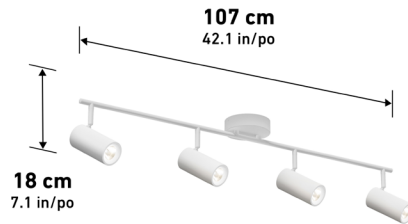

Lumens	1600
CRI	90
CCT K	3000 K
Lifespan (hours)	50000
Total Wattage	19.00
Voltage	120
Dimming Type	ELV / TRIAC
Dimming %	100%-10%
Indoor/outdoor	Indoor
Location	Damp
Finish	White
Frame Material	Metal
Lens Material	Plastic
Dimensions (L x W x H)	42.1 x 5.1 x 7.1 in
	107 x 13 x 18 cm
Weight	3.70 lb
	1.68 kg