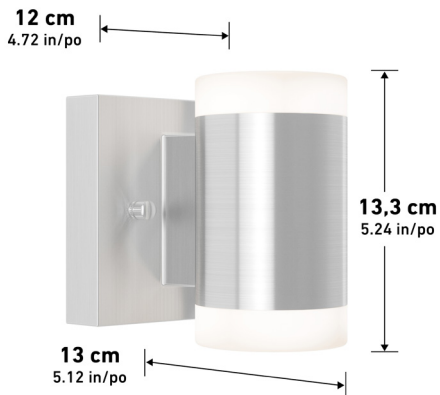

Lumens	850
CRI	90
CCT K	.....3000 K - 4000 K - 5000 K
Lifespan (hours)	50000
Total Wattage	.....12.00
Voltage	120
Dimming Type	.....ELV / TRIAC
Dimming %	.....100%-10%
Indoor/outdoor	.....Both
Location	.....Wet
Finish	.....STAINLESS STEEL
Frame Material	.....Aluminum
Lens Material	.....Glass
Dimensions (L x W x H)	.....4.7 x 5.1 x 5.2 in
	.....12 x 13 x 13.3 cm
Weight	.....2.54 lb
	.....1.15 kg