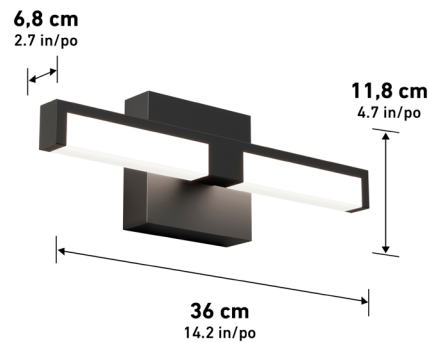

Lumens	850
CRI	90
CCT K	.....3000 K
Lifespan (hours)	50000
Total Wattage	.....12.00
Voltage	120
Dimming Type	.....ELV / TRIAC
Dimming %	.....100%-10%
Indoor/outdoor	.....Indoor
Location	.....Damp
Finish	.....Matte Black
Frame Material	.....Steel
Lens Material	.....Acrylic
Dimensions (L x W x H)	.....14.2 x 2.7 x 4.7 in
	.....36 x 6.8 x 11.8 cm
Weight	.....1.87 lb
	.....0.85 kg