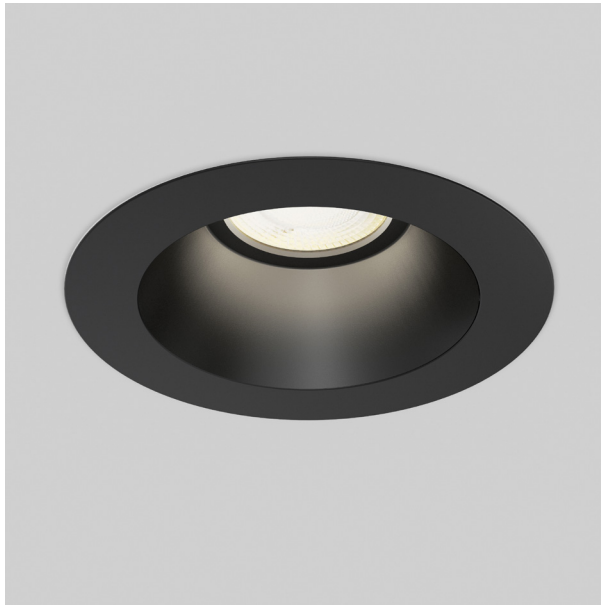

SKYVIEW REGRESSED ROUND

5CCT LED Regressed Round Light Black

RER-SV5C-B13DD10J

LED Integrated

Dimmable

Selectable CCT

ETL Certification

JA8 Certified

Wet Location

Insulation Contact Rated

Fire Resistant Plenum-Rated

Lumens	1000
CRI	90
CCT K	2700 K - 3000 K - 3500 K - 4000 K - 5000 K
Lifespan (hours)	50000
Total Wattage	15,00
Voltage	120-347
Dimming Type	0-10V
Dimming %	100%-10%
Indoor/outdoor	Both
Location	Wet
Finish	Matte Black
Frame Material	Metal
Lens Material	Plastic
Dimensions (L x W x H)	4.9 x 4.9 x 2.7 in 12.4 x 12.4 x 6.8 cm
Weight	0.88 lb 0.40 kg

6,8 cm
2.7 in/po

0,2 cm
0.1 in/po

12,4 cm
4.9 in/po