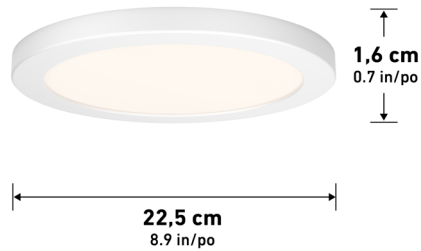

Lumens	1300
CRI	90
CCT K	2700 K - 3000 K - 3500 K - 4000 K - 5000 K
Lifespan (hours)	50000
Total Wattage	18,00
Voltage	120
Dimming Type	ELV / TRIAC
Dimming %	100%-10%
Indoor/outdoor	Indoor
Location	Wet
Finish	White
Frame Material	Plastic
Lens Material	Plastic
Dimensions (L x W x H)	8.9 x 8.9 x 0.7 in 22.5 x 22.5 x 1.6 cm
Weight	10.58 lb 4.80 kg