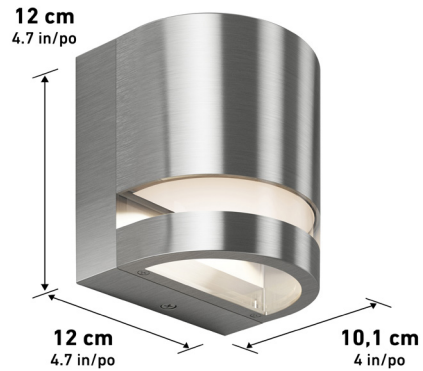

Lumens	.....	925
CRI	.....	.80
CCT K	.....	3000 K
Lifespan (hours)	.....	50000
Total Wattage	.....	18.00
Voltage	.....	120
Dimming Type	.....	ELV / TRIAC
Dimming %	.....	100%-20%
Indoor/outdoor	.....	Both
Location	.....	Wet
Finish	.....	STAINLESS STEEL
Frame Material	.....	Steel
Lens Material	.....	Plastic
Dimensions (L x W x H)	.....	4.7 x 4 x 4.7 in
	.....	12 x 10.1 x 12 cm
Weight	.....	1.50 lb
	.....	0.68 kg