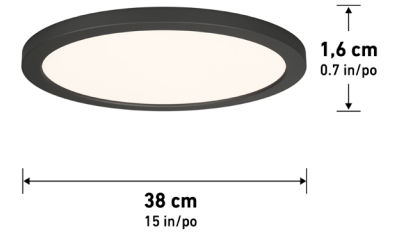

Product Code	Lumens	CRI	CCT K	Lifespan (Hours)	Total Wattage	Voltage	Dimming Type	Dimming %	Indoor / Outdoor	Location	Finish	Frame Material	Lens Material	Product Dimensions	Product Weight (lbs)
15FLPR-SP3-MBJ	2500	.90	3000 K	50000	30.00	120	ELV / TRIAC	100%-10%	Indoor	Damp	Black	Plastic	Frosted Plastic	15 x 15 x 0.7 in / 38 x 38 x 1.6 cm	2.43 lb / 1.10 kg
15FLPR-SP3-MBJ-6PK	2500	.90	3000 K	50000	28.00	120	ELV / TRIAC	100%-10%	Indoor	Damp	Black	Plastic	Frosted Plastic	15 x 15 x 0.7 in / 38 x 38 x 1.6 cm	2.43 lb / 1.10 kg
15FLPR-SP3-WHJ	2500	.90	3000 K	50000	28.00	120	ELV / TRIAC	100%-10%	Indoor	Damp	White	Plastic	Frosted Plastic	15 x 15 x 0.7 in / 38 x 38 x 1.6 cm	2.41 lb / 1.10 kg
15FLPR-SP3-WHJ-6PK	2500	.90	3000 K	50000	28.00	120	ELV / TRIAC	100%-10%	Indoor	Damp	White	Plastic	Frosted Plastic	15 x 15 x 0.7 in / 38 x 38 x 1.6 cm	2.43 lb / 1.10 kg
15FLPR-SP5-MB-6PK	2500	.80	5000 K	50000	28.00	120	ELV/TRIAC	100%-20%	Indoor	Damp	Black	Plastic	Frosted Plastic	15 x 15 x 0.7 in / 38 x 38 x 1.6 cm	2.43 lb / 1.10 kg
15FLPR-SP5-WH	2000	.90	5000 K	50000	28.00	120	ELV / TRIAC	100%-20%	Indoor	Damp	White	Plastic	Frosted Plastic	15 x 15 x 0.7 in / 38 x 38 x 1.6 cm	2.43 lb / 1.10 kg
15FLPR-SP5-WH-6PK	2500	.90	5000 K	50000	30.00	120	ELV / TRIAC	100%-20%	Indoor	Damp	White	Plastic	Frosted Plastic	15 x 15 x 0.7 in / 38 x 38 x 1.6 cm	2.43 lb / 1.10 kg