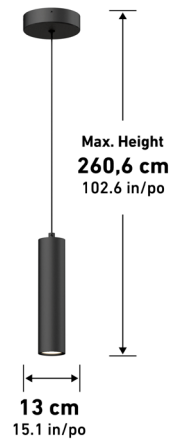

ETL Certification

JA8 Certified

Damp Location

Lumens	800
CRI	90
CCT K	3000 K
Lifespan (hours)	50000
Total Wattage	14,00
Voltage	120
Dimming Type	ELV / TRIAC
Dimming %	100%-10%
Indoor/outdoor	Indoor
Location	Damp
Finish	Black
Frame Material	Steel
Lens Material	Glass
Dimensions (L x W x H)	5.1 x 5.1 x 102.6 in
	13 x 13 x 260.6 cm
Weight	1.85 lb
	0.84 kg

ETL Certification

JA8 Certified

Damp Location

Lumens	850
CRI	90
CCT K	3000 K
Lifespan (hours)	50000
Total Wattage	14,00
Voltage	120
Dimming Type	ELV / TRIAC
Dimming %	100%-10%
Indoor/outdoor	Indoor
Location	Damp
Finish	White
Frame Material	Steel
Lens Material	Glass
Dimensions (L x W x H)	5.1 x 5.1 x 107.9 in
	13 x 13 x 274 cm
Weight	1.83 lb
	0.83 kg

13 cm
5.1 in/po

Max. Height
274 cm
107.9 in/po

DELTA 36

3CCT LED Pendant Black

36PDT-DEC-BLTE10-J

LED Integrated

Dimmable

Selectable CCT