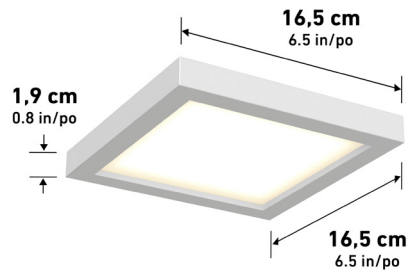

Lumens	1000
CRI	90
CCT K	3000 K
Lifespan (hours)	50000
Total Wattage	15,00
Voltage	120
Dimming Type	ELV / TRIAC
Dimming %	100%-10%
Indoor/outdoor	Indoor
Location	Damp
Finish	White
Frame Material	Plastic
Lens Material	Plastic
Dimensions (L x W x H)	6.5 x 6.5 x 0.8 in
	16.5 x 16.5 x 1.9 cm
Weight	0.77 lb
	0.35 kg