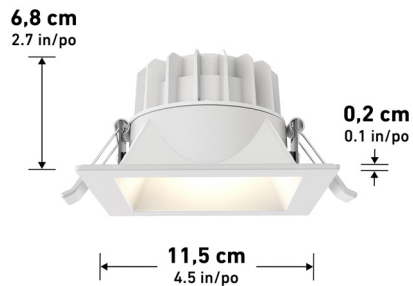

Lumens	1100
CRI	90
CCT K	.....2700 K - 3000 K - 3500 K - .....4000 K - 5000 K
Lifespan (hours)	50000
Total Wattage	15,00
Voltage	120-347
Dimming Type	.....0-10V
Dimming %	.....100%-10%
Indoor/outdoor	.....Both
Location	.....Wet
Finish	.....White
Frame Material	.....Metal
Lens Material	.....Plastic
Dimensions (L x W x H)	.....4.5 x 4.5 x 2.7 in .....11.5 x 11.5 x 6.8 cm
Weight	.....0.99 lb .....0.45 kg