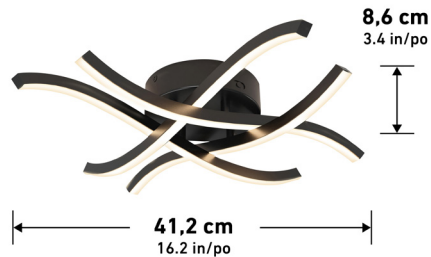

Lumens	1050
CRI	90
CCT K	3000 K - 4000 K - 5000 K
Lifespan (hours)	50000
Total Wattage	20,00
Voltage	120
Dimming Type	ELV / TRIAC
Dimming %	100%-10%
Indoor/outdoor	Indoor
Location	Damp
Finish	Matte Black
Frame Material	Steel
Lens Material	Rubber
Dimensions (L x W x H)	16.2 x 16.2 x 3.4 in
	41.2 x 41.2 x 8.6 cm
Weight	1.70 lb
	0.77 kg