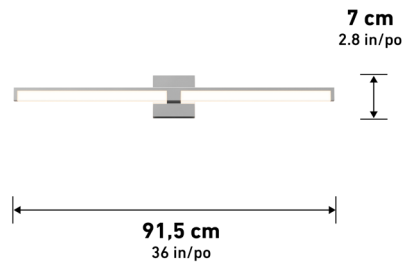

Lumens	2200
CRI	90
CCT K	3000 K
Lifespan (hours)	50000
Total Wattage	25.00
Voltage	120
Dimming Type	ELV / TRIAC
Dimming %	100%-10%
Indoor/outdoor	Indoor
Location	Damp
Finish	Chrome
Frame Material	Steel
Lens Material	Acrylic
Dimensions (L x W x H)	36 x 4.7 x 2.8 in
	91.5 x 12 x 7 cm
Weight	3.55 lb
	1.61 kg