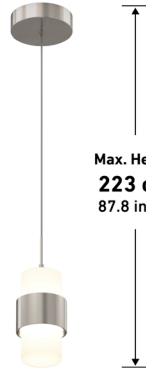

13 cm
5.1 in/po

Max. Height
223 cm
87.8 in/po

MIKO

3CCT LED Pendant Brushed Nickel

PDT-MKC-BN17TE10-J

LED Integrated

Dimmable

Selectable CCT

13 cm
5.1 in/po

Max. Height
223 cm
87.8 in/po

ROME0

LED Pendant Black

PDT1-ROC-BLJ

LED Integrated

Dimmable

Selectable CCT