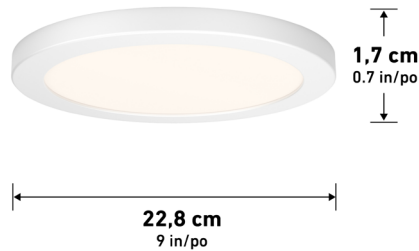

Lumens	1300
CRI	90
CCT K	2700 K - 3000 K - 3500 K - 4000 K -5000 K
Lifespan (hours)	50000
Total Wattage	18.00
Voltage	120
Dimming Type	ELV / TRIAC
Dimming %	100%-10%
Indoor/outdoor	Indoor
Location	Damp
Finish	White
Frame Material	Plastic
Lens Material	Plastic
Dimensions (L x W x H)	9 x 9 x 0.7 in 22.8 x 22.8 x 1.7 cm
Weight	0.88 lb 0.40 kg