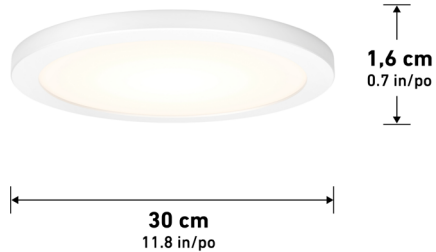

Lumens	2000
CRI	.80
CCT K	2700 K - 3000 K - 3500 K - 4000 K -5000 K
Lifespan (hours)	.50000
Total Wattage	.24,00
Voltage	.120
Dimming Type	.ELV / TRIAC
Dimming %	.100%-10%
Indoor/outdoor	.Indoor
Location	.Wet
Finish	.White
Frame Material	.Plastic
Lens Material	.Plastic
Dimensions (L x W x H)	.11.8 x 11.8 x 0.7 in .30 x 30 x 1.6 cm
Weight	.1.65 lb .0.75 kg