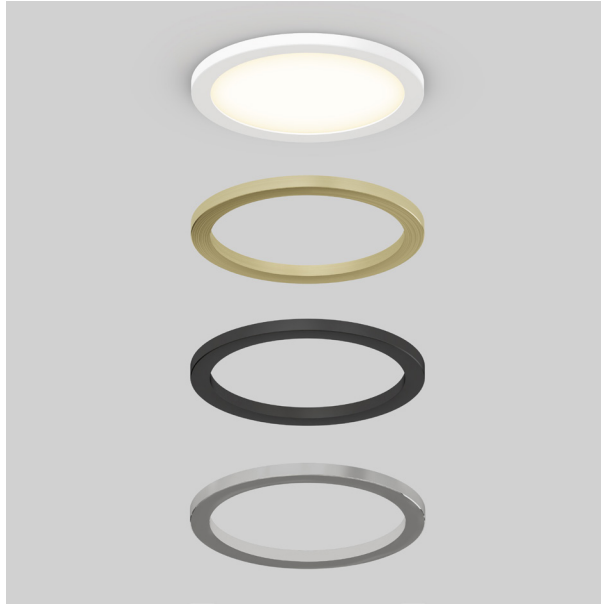

SKYLIGHT PRO 12 WITH DECORATIVE TRIMS

5CCT LED Flat Panel - Optional Trims Included

12FLP-SPY5C-10TE10J

LED Integrated

Dimmable

Selectable CCT

ETL Certification

Damp Location

JA8 Certified