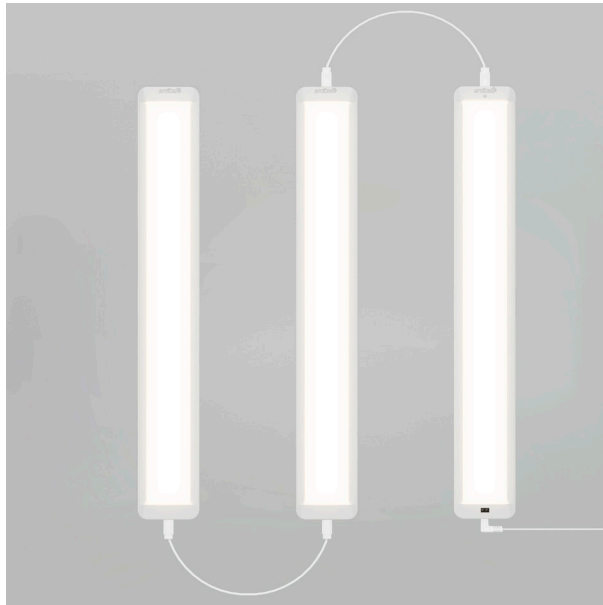

ETL Certification

Lumens	1100
CRI	.80
CCT K	3000 K - 4000 K - 5000 K
Lifespan (hours)	50000
Total Wattage	22.00
Voltage	120
Dimming Type	ELV / TRIAC
Dimming %	100%-20%
Indoor/outdoor	Indoor
Location	Damp
Finish	White
Frame Material	Aluminum
Lens Material	Frosted Plastic
Dimensions (L x W x H)	2.7 x 0.3 x 16.7 in
	6.9 x 0.9 x 42.5 cm
Weight	2.18 lb
	0.99 kg