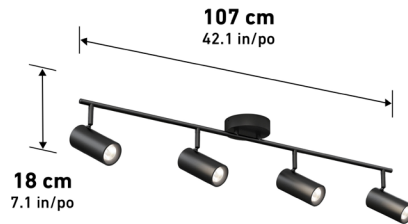

Lumens	1500
CRI	90
CCT K	3000 K
Lifespan (hours)	50000
Total Wattage	19.00
Voltage	120
Dimming Type	ELV / TRIAC
Dimming %	100%-10%
Indoor/outdoor	Indoor
Location	Damp
Finish	Matte Black
Frame Material	Metal
Lens Material	Plastic
Dimensions (L x W x H)	42.1 x 5.1 x 7.1 in
	107 x 13 x 18 cm
Weight	3.70 lb
	1.68 kg