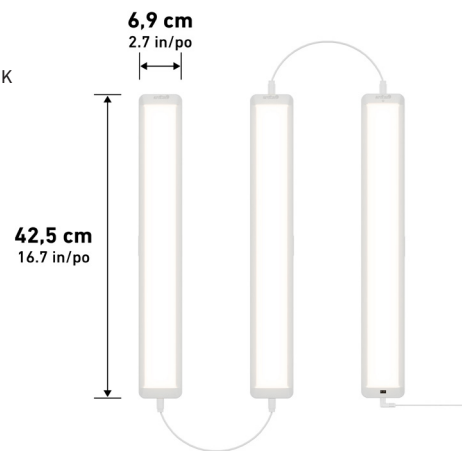

Lumens	1100
CRI	.80
CCT K	3000 K - 4000 K - 5000 K
Lifespan (hours)	50000
Total Wattage	22.00
Voltage	120
Dimming Type	ELV / TRIAC
Dimming %	100%-20%
Indoor/outdoor	Indoor
Location	Damp
Finish	White
Frame Material	Aluminum
Lens Material	Frosted Plastic
Dimensions (L x W x H)	2.7 x 0.3 x 16.7 in
	6.9 x 0.9 x 42.5 cm
Weight	2.18 lb
	0.99 kg