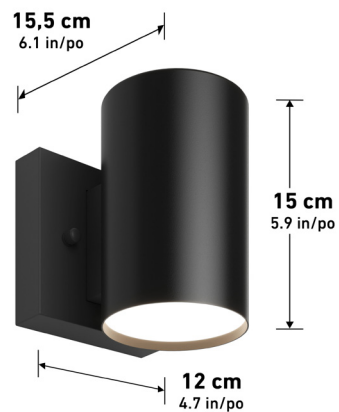

Lumens	550
CRI	90
CCT K	3000 K - 4000 K - 5000 K
Lifespan (hours)	50000
Total Wattage	14.00
Voltage	120
Dimming Type	ELV / TRIAC
Dimming %	100%-10%
Indoor/outdoor	Both
Location	Wet
Finish	Matte Black
Frame Material	Steel
Lens Material	Acrylic
Dimensions (L x W x H)	4.7 x 6.1 x 5.9 in
	12 x 15.5 x 15 cm
Weight	2.20 lb
	1.00 kg