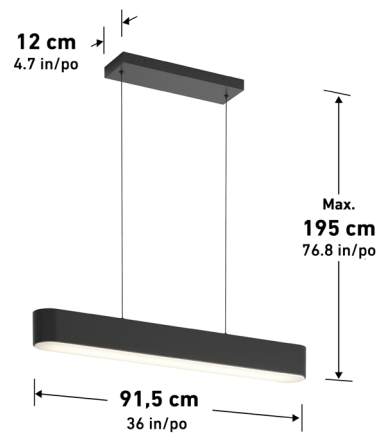

Lumens	1800
CRI	90
CCT K	3000 K - 4000 K - 5000 K
Lifespan (hours)	50000
Total Wattage	34,00
Voltage	120
Dimming Type	ELV / TRIAC
Dimming %	100%-10%
Indoor/outdoor	Indoor
Location	Damp
Finish	Black
Frame Material	Steel
Lens Material	Acrylic
Dimensions (L x W x H)	36 x 4.7 x 76.8 in
	91.5 x 12 x 195 cm
Weight	10.01 lb
	4.54 kg