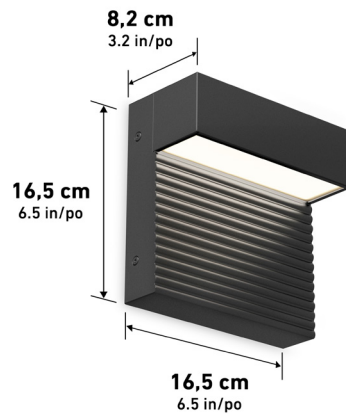

Lumens	650
CRI	90
CCT K	.....3000 K
Lifespan (hours)	50000
Total Wattage	.....12.00
Voltage	120-277
Dimming Type	.....0-10V
Dimming %	.....100%-10%
Indoor/outdoor	.....Both
Location	.....Wet
Finish	.....Matte Black
Frame Material	.....Steel
Lens Material	.....Frosted Glass
Dimensions (L x W x H)	.....6.5 x 3.2 x 6.5 in
	.....16.5 x 8.2 x 16.5 cm
Weight	.....1.81 lb
	.....0.82 kg