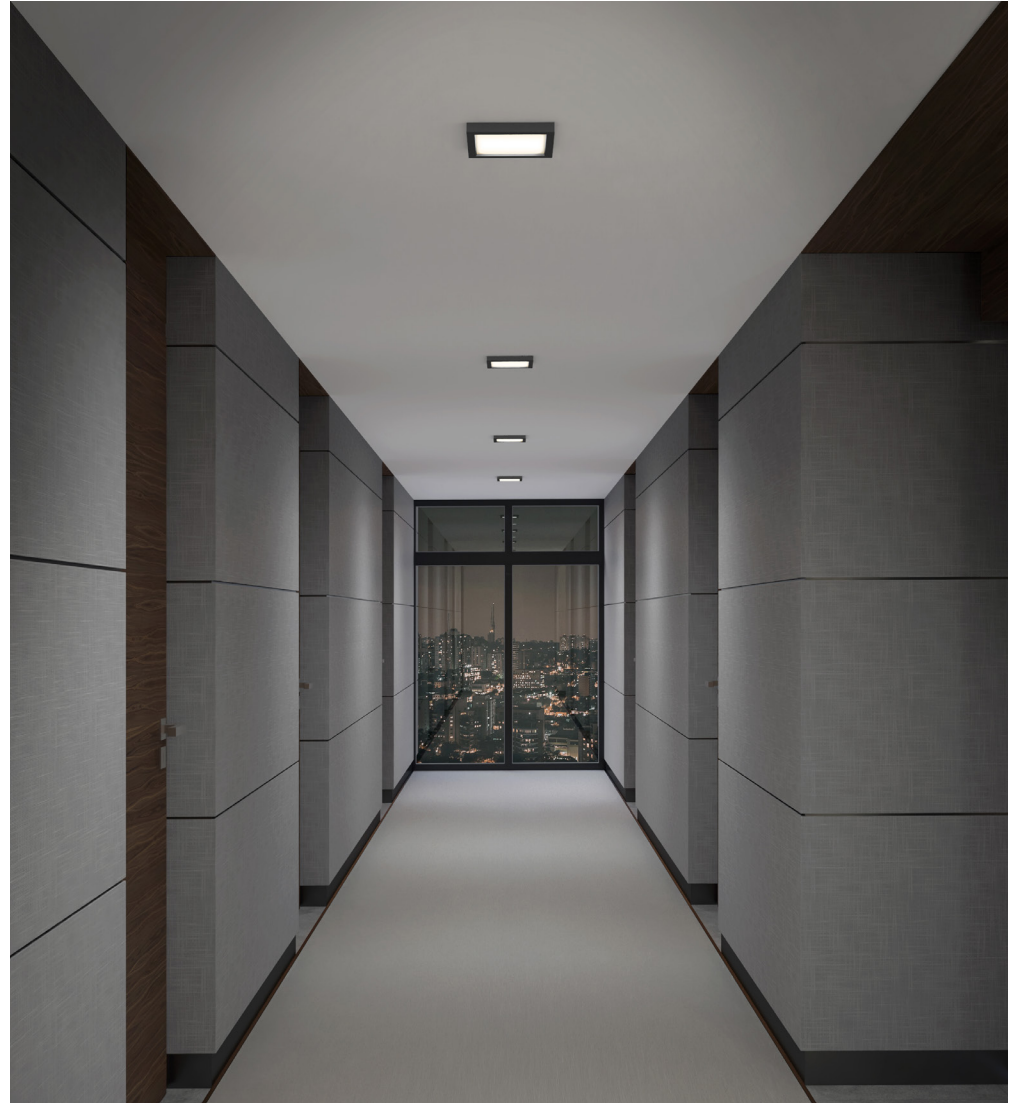

Lumens	950
CRI	90
CCT K	3000 K
Lifespan (hours)	50000
Total Wattage	15,00
Voltage	120
Dimming Type	ELV / TRIAC
Dimming %	100%-10%
Indoor/outdoor	Indoor
Location	Damp
Finish	Black
Frame Material	Plastic
Lens Material	Plastic
Dimensions (L x W x H)	6.5 x 6.5 x 0.8 in
	16.5 x 16.5 x 1.9 cm
Weight	0.77 lb
	0.35 kg