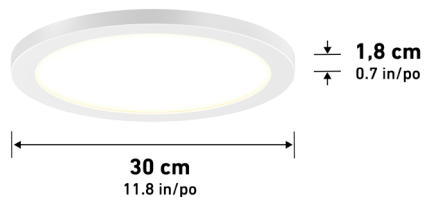

Lumens	2000
CRI	90
CCT K	.....2700 K - 3000 K - 3500 K - .....4000 K -5000 K
Lifespan (hours)	50000
Total Wattage	24,00
Voltage	120
Dimming Type	.....ELV / TRIAC
Dimming %	.....100%-10%
Indoor/outdoor	.....Indoor
Location	.....Damp
Finish	.....White
Frame Material	.....Metal
Lens Material	.....Plastic
Dimensions (L x W x H)	.....11.8 x 11.8 x 0.7 in
	.....30 x 30 x 1.8 cm
Weight	.....4.12 lb
	.....1.87 kg