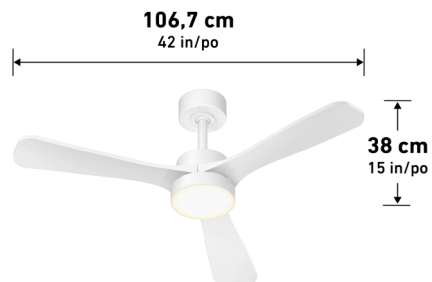

Lumens	1500
CRI	90
CCT K	2700 K - 6000 K
Lifespan (hours)	50000
Total Wattage	58,00
Voltage	120
Dimming Type	N/A
Dimming %	100%-10%
Indoor/outdoor	Indoor
Location	Dry
Finish	White
Frame Material	Steel
Lens Material	Frosted Plastic
Dimensions (L x W x H)	42 x 42 x 15 in
	106.7 x 106.7 x 38 cm
Weight	9.92 lb
	4.50 kg