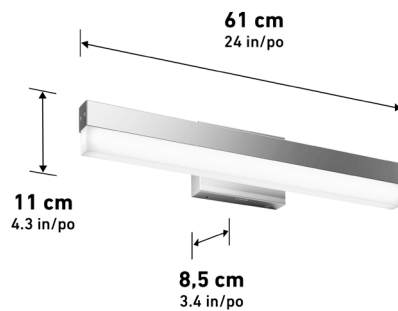

Lumens	1750
CRI	90
CCT K	3000 K - 4000 K - 5000 K
Lifespan (hours)	50000
Total Wattage	20.00
Voltage	120
Dimming Type	ELV / TRIAC
Dimming %	100%-10%
Indoor/outdoor	Indoor
Location	Damp
Finish	Chrome
Frame Material	Steel
Lens Material	Acrylic
Dimensions (L x W x H)	24 x 3.4 x 4.3 in
	61 x 8.5 x 11 cm
Weight	4.76 lb
	2.16 kg