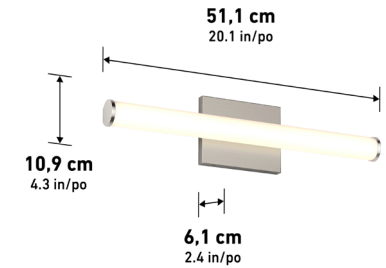

Selectable CCT

ETL Certification

Damp Location

JA8 Certified

ADA Compliant

	20VAN-NU5C-BLJ	20VAN-NU5C-BNJ	20VAN-NU5C-CHJ
Lumens	1900	1900	2000
CRI	90	90	90
CCT K	2700 K - 3000 K - 3500 K - 4000 K - 5000 K	2700 K - 3000 K - 3500 K - 4000 K - 5000 K	2700 K - 3000 K - 3500 K - 4000 K - 5000 K
Lifespan (hours)	50000	50000	50000
Total Wattage	24.00	24.00	24.00
Voltage	120	120	120
Dimming Type	ELV / TRIAC	ELV / TRIAC	ELV / TRIAC
Dimming %	100%-10%	100%-10%	100%-10%
Indoor/outdoor	Indoor	Indoor	Indoor
Location	Damp	Damp	Damp
Finish	Matte Black	Brushed Nickel	Chrome
Frame Material	Metal	Metal	Metal
Lens Material	Frosted Plastic	Frosted Plastic	Frosted Plastic
Dimensions (L x W x H)	20.1 x 2.4 x 4.3 in	20.1 x 2.4 x 4.3 in	20.1 x 2.4 x 4.3 in
Dimensions (L x W x H)	51.1 x 6.1 x 10.9 cm	51.1 x 6.1 x 10.9 cm	51.1 x 6.1 x 10.9 cm
Weight	1.4 lb	1.4 lb	1.4 lb
Weight	0.64 kg	0.64 kg	0.64 kg