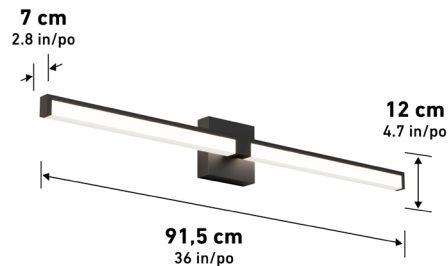

Lumens	2000
CRI	90
CCT K	3000 K
Lifespan (hours)	50000
Total Wattage	25.00
Voltage	120
Dimming Type	ELV / TRIAC
Dimming %	100%-10%
Indoor/outdoor	Indoor
Location	Damp
Finish	Matte Black
Frame Material	Steel
Lens Material	Acrylic
Dimensions (L x W x H)	36 x 4.7 x 2.8 in
	91.5 x 12 x 7 cm
Weight	3.55 lb
	1.61 kg