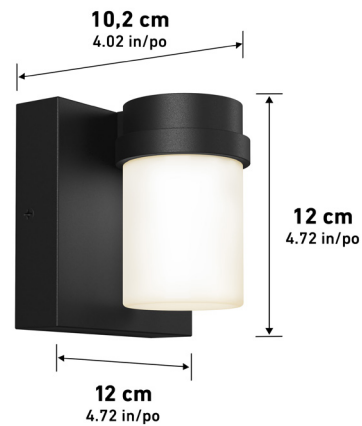

Lumens	650
CRI	90
CCT K	.....3000 K
Lifespan (hours)	50000
Total Wattage	.....12.00
Voltage	120-277
Dimming Type	.....0-10V
Dimming %	.....100%-10%
Indoor/outdoor	.....Both
Location	.....Wet
Finish	.....Matte Black
Frame Material	.....Steel
Lens Material	.....Frosted Plastic
Dimensions (L x W x H)	.....4.7 x 4 x 4.7 in
	.....12 x 10.2 x 12 cm
Weight	.....1.43 lb
	.....0.65 kg