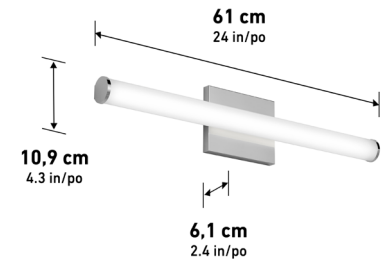

Selectable CCT

ETL Certification

Damp Location

JA8 Certified

ADA Compliant

	24VAN-NU5C-BLJ	24VAN-NU5C-BNJ	24VAN-NU5C-CHJ
Lumens	2100	2100	2100
CRI	90	90	90
CCT K	2700 K - 3000 K - 3500 K - 4000 K - 5000 K	2700 K - 3000 K - 3500 K - 4000 K - 5000 K	2700 K - 3000 K - 3500 K - 4000 K - 5000 K
Lifespan (hours)	50000	50000	50000
Total Wattage	24.00	24.00	24.00
Voltage	120	120	120
Dimming Type	ELV / TRIAC	ELV / TRIAC	ELV / TRIAC
Dimming %	100%-10%	100%-10%	100%-10%
Indoor/outdoor	Indoor	Indoor	Indoor
Location	Damp	Damp	Damp
Finish	Matte Black	Brushed Nickel	Chrome
Frame Material	Metal	Metal	Metal
Lens Material	Plastic	Plastic	Plastic
Dimensions (L x W x H)	24 x 2.4 x 4.3 in	24 x 2.4 x 4.3 in	24 x 2.4 x 4.3 in
Dimensions (L x W x H)	61 x 6.1 x 10.9 cm	61 x 6.1 x 10.9 cm	61 x 6.1 x 10.9 cm
Weight	1.5 lb	1.5 lb	1.5 lb
Weight	0.68 kg	0.68 kg	0.68 kg