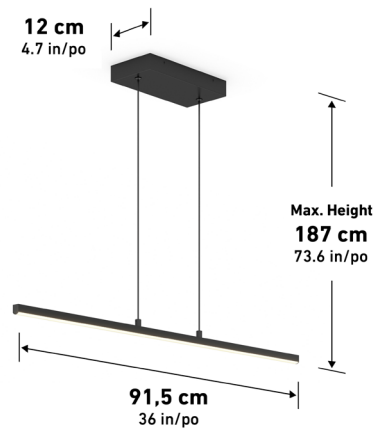

13 cm
5.1 in/po

Max. Height
274 cm
107.9 in/po

DELTA 36

3CCT LED Pendant Black

36PDT-DEC-BLTE10-J

LED Integrated

Dimmable

Selectable CCT

Adjustable Height

ETL Certification

JA8
Title 24
COMPLIANT

JA8 Certified

Damp Location

Lumens	1000
CRI	90
CCT K	3000 K - 4000 K - 5000 K
Lifespan (hours)	50000
Total Wattage	17,00
Voltage	120
Dimming Type	ELV / TRIAC
Dimming %	100%-10%
Indoor/outdoor	Indoor
Location	Damp
Finish	Black
Frame Material	Steel
Lens Material	Rubber
Dimensions (L x W x H)	36 x 4.7 x 73.6 in
.....	91.5 x 12 x 187 cm
Weight	2.43 lb
.....	1.10 kg