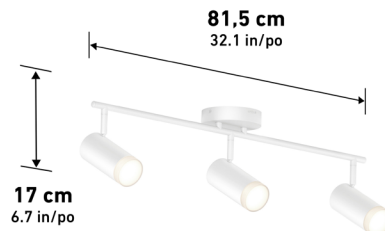

Lumens	1000
CRI	90
CCT K	3000 K - 4000 K - 5000 K
Lifespan (hours)	50000
Total Wattage	19,00
Voltage	120
Dimming Type	ELV / TRIAC
Dimming %	100%-10%
Indoor/outdoor	Indoor
Location	Damp
Finish	White
Frame Material	Metal
Lens Material	Plastic
Dimensions (L x W x H)	32.1 x 5.1 x 6.7 in
	81.5 x 13 x 17 cm
Weight	3.44 lb
	1.56 kg