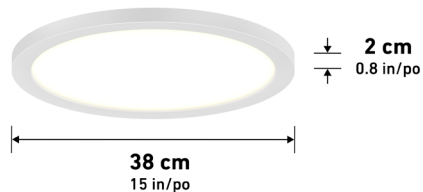

JA8 Certified

Lumens	2500
CRI	90
CCT K	2700 K - 3000 K - 3500 K - 4000 K - 5000 K
Lifespan (hours)	50000
Total Wattage	28.00
Voltage	120
Dimming Type	ELV / TRIAC
Dimming %	100%-10%
Indoor/outdoor	Indoor
Location	Damp
Finish	White
Frame Material	Metal
Lens Material	Plastic
Dimensions (L x W x H)	15 x 15 x 0.8 in 38 x 38 x 2 cm
Weight	5.43 lb 2.47 kg