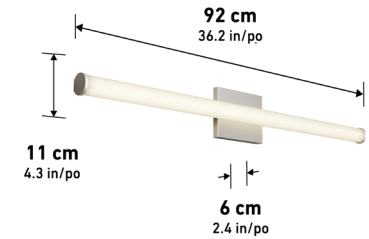

Selectable CCT

ETL Certification

Damp Location

JA8 Certified

ADA Compliant

	36VAN-NU5C-BLJ	36VAN-NU5C-BNJ	36VAN-NU5C-CHJ
Lumens	2500	2500	2500
CRI	90	90	90
CCT K	2700 K - 3000 K - 3500 K - 4000 K - 5000 K	2700 K - 3000 K - 3500 K - 4000 K - 5000 K	2700 K - 3000 K - 3500 K - 4000 K - 5000 K
Lifespan (hours)	50000	50000	50000
Total Wattage	28.00	28.00	28.00
Voltage	120	120	120
Dimming Type	ELV / TRIAC	ELV / TRIAC	ELV / TRIAC
Dimming %	100%-10%	100%-10%	100%-10%
Indoor/outdoor	Indoor	Indoor	Indoor
Location	Damp	Damp	Damp
Finish	Matte Black	Brushed Nickel	Chrome
Frame Material	Metal	Metal	Metal
Lens Material	Frosted Plastic	Plastic	Plastic
Dimensions (L x W x H)	36.2 x 2.4 x 4.3 in	36.2 x 2.4 x 4.3 in	36.2 x 2.4 x 4.3 in
Dimensions (L x W x H)	92 x 6 x 11 cm	92 x 6 x 11 cm	92 x 6 x 11 cm
Weight	1.54 lb	1.54 lb	1.54 lb
Weight	0.70 kg	0.70 kg	0.70 kg