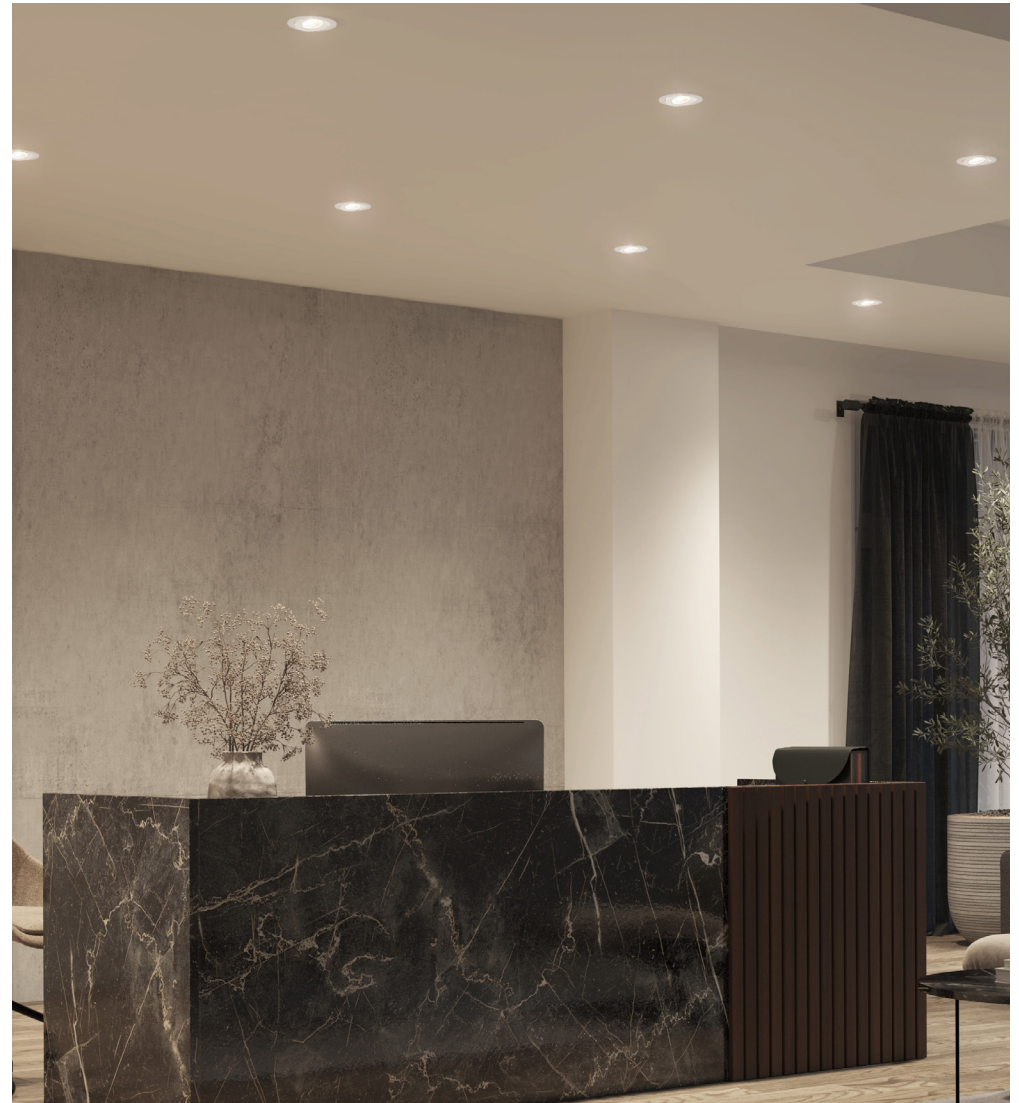

SKYVIEW GIMBAL ROUND

5CCT LED Gimbal Round Light White 4 in

REGR-SV5C-W13DD10J

LED Integrated

Dimmable

Selectable CCT

ETL Certification

JA8 Certified

Wet Location

Insulation Contact Rated

Fire Resistant Plenum-Rated