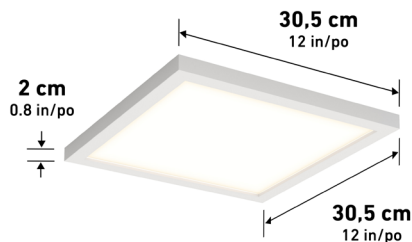

Lumens	2000
CRI	90
CCT K	.....2700 K - 3000 K - 3500 K - .....4000 K -5000 K
Lifespan (hours)	50000
Total Wattage	22,00
Voltage	120
Dimming Type	.....ELV / TRIAC
Dimming %	.....100%-10%
Indoor/outdoor	.....Indoor
Location	.....Damp
Finish	.....White
Frame Material	.....Plastic
Lens Material	.....Frosted Plastic
Dimensions (L x W x H)	.....12 x 12 x 0.8 in .....30.5 x 30.5 x 2 cm
Weight	.....2.17 lb .....0.98 kg