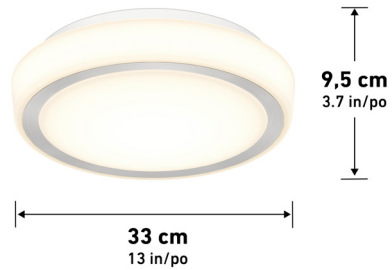

NOVARA

Flush Mount Brushed Nickel

13FM-NO-BN

JA8 Certified

ETL Certification

Damp Location

Voltage 120
Indoor/outdoor Indoor
Location Damp
Finish Brushed Nickel
Frame Material Metal
Lens Material Glass
Dimensions (L x W x H) 13 x 13 x 3.7 in
..... 33 x 33 x 9.5 cm
Weight 3.31 lb
..... 1.50 kg
Bulb Type E26 Max. 40w
Bulb qty 2 (not included)