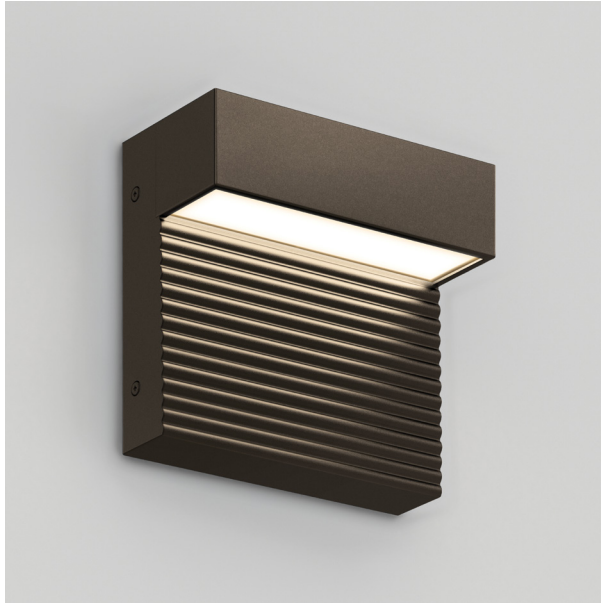

DARK SKY PRO SMALL

LED Indoor / Outdoor Wall Light Bronze

60UT-DS-BZ171DD10-J

LED Integrated

ETL Certification

JA8 Certified

Wet Location

ADA Compliant