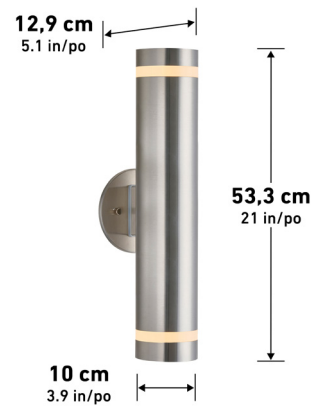

DARK SKY PRO LARGE

LED Indoor / Outdoor Wall Light Bronze

120UT-DS-BZ

LED Integrated

ETL Certification

Wet Location

Lumens	1050
CRI80
CCT K	3000 K
Lifespan (hours)	50000
Total Wattage	14.00
Voltage	120
Dimming Type	ELV / TRIAC
Dimming %	100%-20%
Indoor/outdoor	Both
Location	Wet
Finish	Bronze
Frame Material	Steel
Lens Material	Glass
Dimensions (L x W x H)	5.9 x 3.7 x 12 in
	15 x 9.4 x 30.4 cm
Weight	3.29 lb
	1.49 kg