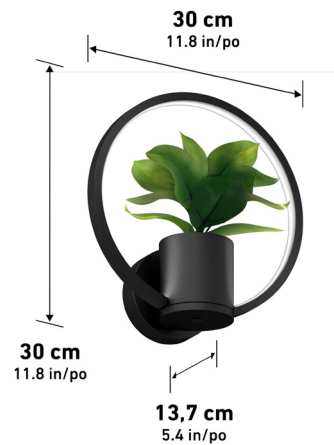

Wet Location

Lumens	1000
CRI	.80
CCT K	3000 K - 4000 K - 5000 K
Lifespan (hours)	50000
Total Wattage	15.00
Voltage	120
Dimming Type	ELV / TRIAC
Dimming %	100%-10%
Indoor/outdoor	Both
Location	Wet
Finish	Matte Black
Frame Material	Steel
Lens Material	Frosted Plastic
Dimensions (L x W x H)	11.8 x 5.4 x 11.8 in
	30 x 13.7 x 30 cm
Weight	2.09 lb
	0.95 kg