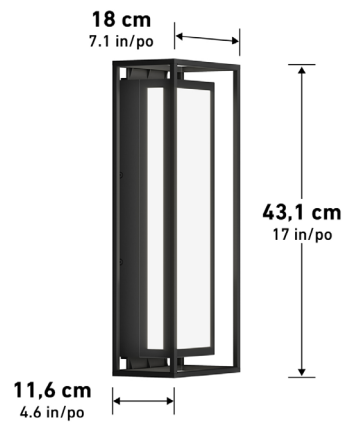

GHOST PRO

LED Indoor / Outdoor Wall Light Black

OUT-GH-MB10

LED Integrated

ETL Certification

Wet Location

Lumens	1200
CRI80
CCT K	3000 K
Lifespan (hours)	50000
Total Wattage	15.00
Voltage	120
Dimming Type	ELV / TRIAC
Dimming %	100%-20%
Indoor/outdoor	Outdoor
Location	Wet
Finish	Black
Frame Material	Steel
Lens Material	Polycarbonate
Dimensions (L x W x H)	7.1 x 4.6 x 17 in
.....	18 x 11.6 x 43.1 cm
Weight	5.34 lb
.....	2.42 kg