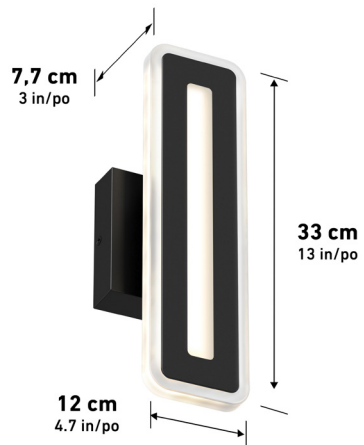

Lumens	750
CRI	90
CCT K	3000 K - 4000 K - 5000 K
Lifespan (hours)	50000
Total Wattage	12.00
Voltage	120
Dimming Type	ELV / TRIAC
Dimming %	100%-20%
Indoor/outdoor	Both
Location	Wet
Finish	Black
Frame Material	Plastic
Lens Material	Frosted Plastic
Dimensions (L x W x H)	4.7 x 3 x 13 in
	12 x 7.7 x 33 cm
Weight	1.90 lb
	0.86 kg