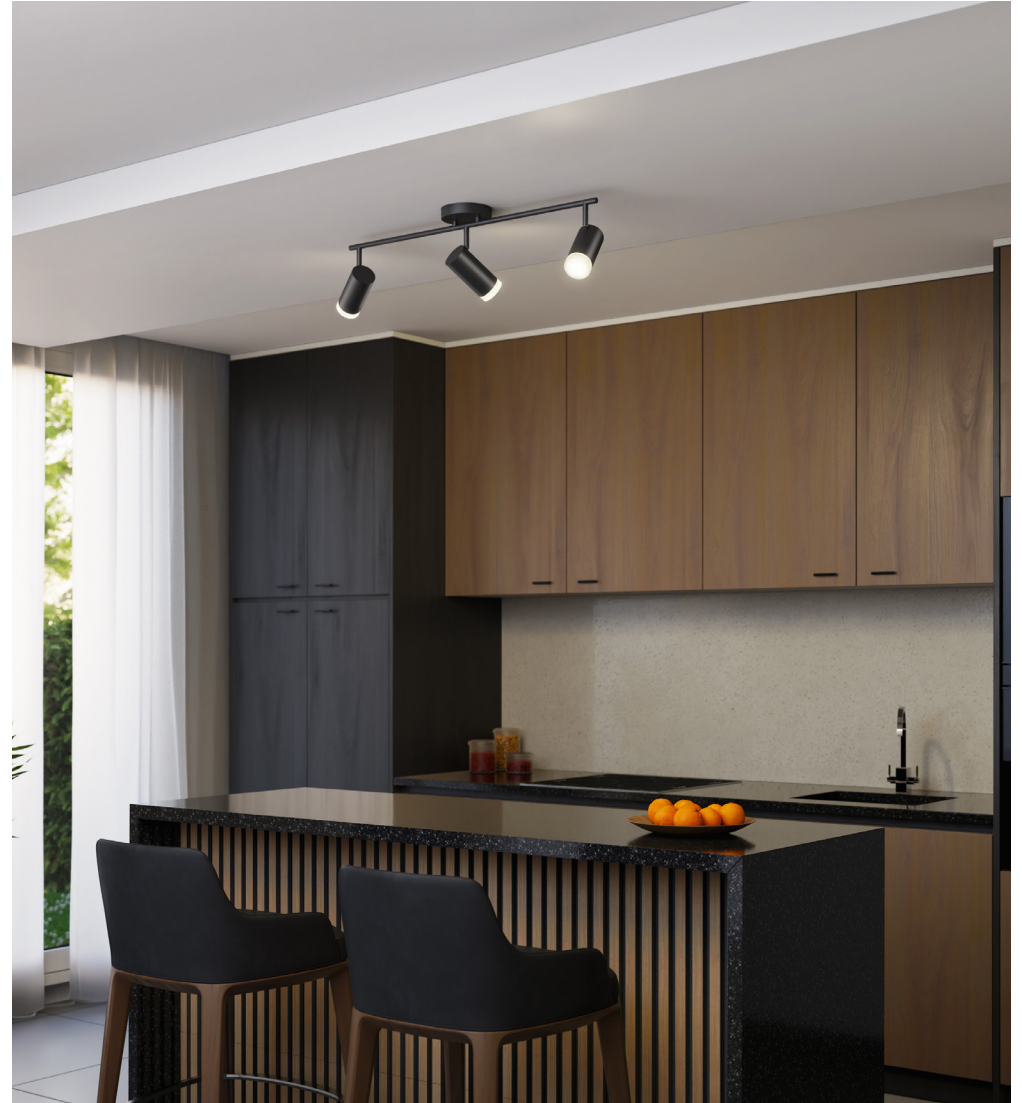

BLAKE

3CCT 3-Light LED Track Light Black

TRK3-BLCW-BL10TE10-J

LED Integrated

Dimmable

Selectable CCT

ETL Certification

Damp Location

JA8 Certified