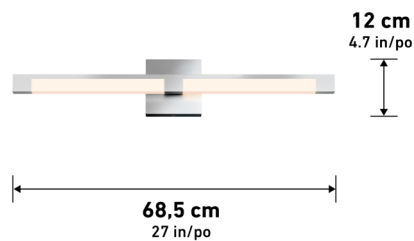

Lumens	1600
CRI	90
CCT K	3000 K
Lifespan (hours)	50000
Total Wattage	16.00
Voltage	120
Dimming Type	ELV / TRIAC
Dimming %	100%-10%
Indoor/outdoor	Indoor
Location	Damp
Finish	Chrome
Frame Material	Steel
Lens Material	Frosted Plastic
Dimensions (L x W x H)	27 x 4.7 x 2.8 in
	68.5 x 12 x 7 cm
Weight	3.04 lb
	1.38 kg