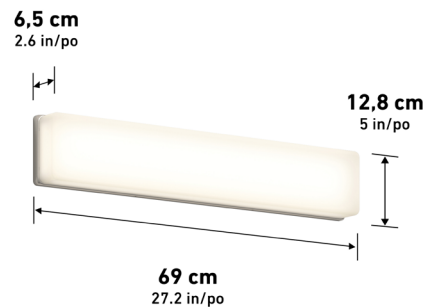

Lumens	2800
CRI	90
CCT K	3000 K
Lifespan (hours)	50000
Total Wattage	32.00
Voltage	120
Dimming Type	ELV / TRIAC
Dimming %	100%-10%
Indoor/outdoor	Indoor
Location	Damp
Finish	Brushed Nickel
Frame Material	Steel
Lens Material	Frosted Plastic
Dimensions (L x W x H)	27.2 x 2.6 x 5 in
	69 x 6.5 x 12.8 cm
Weight	3.65 lb
	1.66 kg