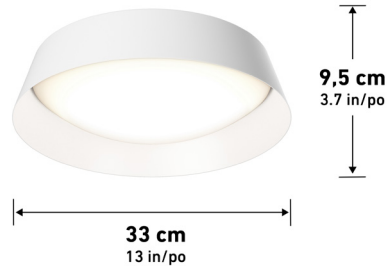

Lumens	1800
CRI	90
CCT K	2700 K - 3000 K - 3500 K - 4000 K - 5000 K
Lifespan (hours)	50000
Total Wattage	30,00
Voltage	120
Dimming Type	ELV / TRIAC
Dimming %	100%-10%
Indoor/outdoor	Indoor
Location	Damp
Finish	White
Frame Material	Steel
Lens Material	Plastic
Dimensions (L x W x H)	13 x 13 x 3.7 in 33 x 33 x 9.5 cm
Weight	2.05 lb 0.93 kg