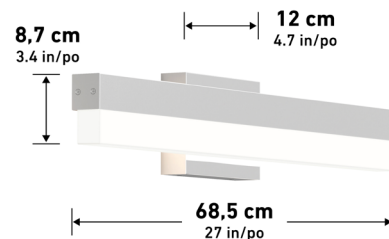

Lumens	2000
CRI	80
CCT K	.....2700K-3500K-4500K
Lifespan (hours)	50000
Total Wattage	.....24.00
Voltage	120
Dimming Type	.....ELV / TRIAC
Dimming %	.....100%-20%
Indoor/outdoor	.....Indoor
Location	.....Damp
Finish	.....Chrome
Frame Material	.....Steel
Lens Material	.....Acrylic
Dimensions (L x W x H)	.....27 x 4.7 x 3.4 in
	.....68.5 x 12 x 8.7 cm
Weight	.....5.29 lb
	.....2.40 kg