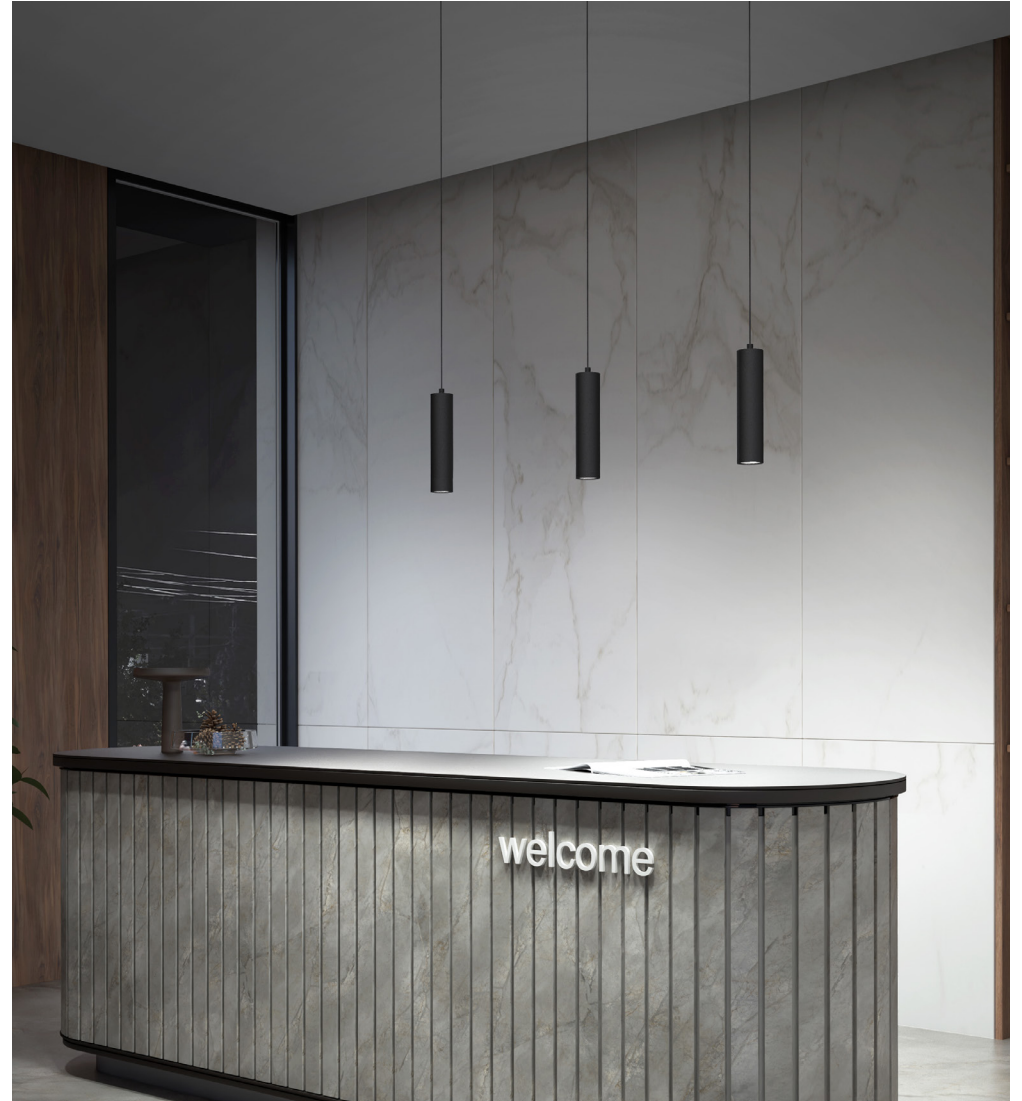

DAMIAN

3K LED Pendant Black

PDT-DAC-BL10TE10-J

2 Lenses Included

Clear + Frosted

LED Integrated

Dimmable

Adjustable Height

ETL Certification

JA8 Certified

Damp Location