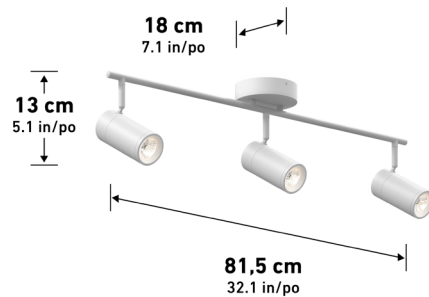

Lumens	1000
CRI	90
CCT K	3000 K
Lifespan (hours)	50000
Total Wattage	13.00
Voltage	120
Dimming Type	ELV / TRIAC
Dimming %	100%-10%
Indoor/outdoor	Indoor
Location	Damp
Finish	Matte Black
Frame Material	Steel
Lens Material	Plastic
Dimensions (L x W x H)	32.1 x 5.1 x 7.1 in
	81.5 x 13 x 18 cm
Weight	2.85 lb
	1.30 kg