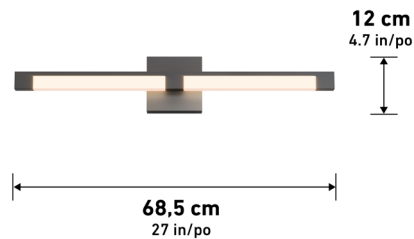

Lumens	1500
CRI	90
CCT K	3000 K
Lifespan (hours)	50000
Total Wattage	16.00
Voltage	120
Dimming Type	ELV / TRIAC
Dimming %	100%-10%
Indoor/outdoor	Indoor
Location	Damp
Finish	Matte Black
Frame Material	Steel
Lens Material	Frosted Plastic
Dimensions (L x W x H)	27 x 4.7 x 2.8 in
	68.5 x 12 x 7 cm
Weight	3.04 lb
	1.38 kg