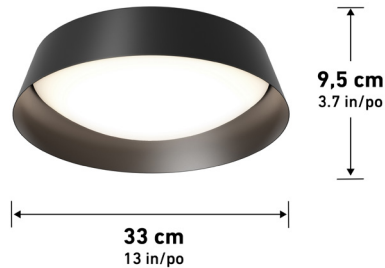

Lumens	.....	1300
CRI	.....	90
CCT K	.....	2700 K - 3000 K - 3500 K - 4000 K -5000 K
Lifespan (hours)	.....	50000
Total Wattage	.....	30,00
Voltage	.....	120
Dimming Type	.....	ELV / TRIAC
Dimming %	.....	100%-10%
Indoor/outdoor	.....	Indoor
Location	.....	Damp
Finish	.....	Black
Frame Material	.....	Steel
Lens Material	.....	Plastic
Dimensions (L x W x H)	.....	13 x 13 x 3.7 in 33 x 33 x 9.5 cm
Weight	.....	2.05 lb 0.93 kg