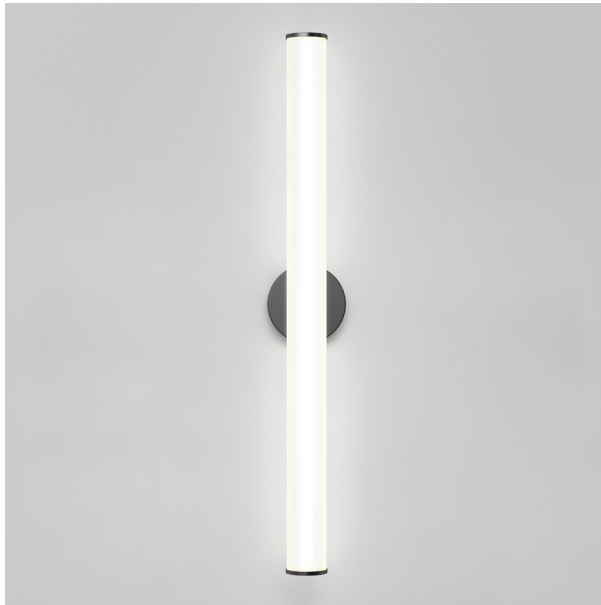

KALIO 32 IN

3K LED Indoor Wall Sconce Black

32SCO-KA-BL1710V-JA

LED Integrated

Dimmable

ETL Certification

JA8 Certified

Damp Location

ADA Compliant