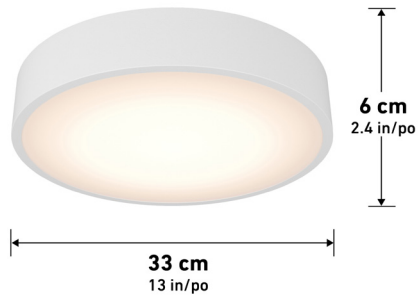

Lumens	1100
CRI	90
CCT K	3000 K - 4000 K - 5000 K
Lifespan (hours)	50000
Total Wattage	17,00
Voltage	120
Dimming Type	ELV / TRIAC
Dimming %	100%-10%
Indoor/outdoor	Indoor
Location	Damp
Finish	White
Frame Material	Aluminum
Lens Material	Frosted Plastic
Dimensions (L x W x H)	13 x 13 x 2.4 in
	33 x 33 x 6 cm
Weight	2.45 lb
	1.11 kg