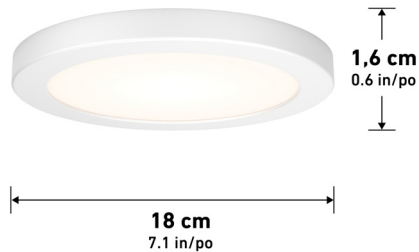

Lumens	800
CRI	90
CCT K	2700 K - 3000 K - 3500 K - 4000 K - 5000 K
Lifespan (hours)	50000
Total Wattage	12,00
Voltage	120
Dimming Type	ELV / TRIAC
Dimming %	100%-10%
Indoor/outdoor	Indoor
Location	Wet
Finish	White
Frame Material	Plastic
Lens Material	Plastic
Dimensions (L x W x H)	7.1 x 7.1 x 0.6 in 18 x 18 x 1.6 cm
Weight	7.94 lb 3.60 kg