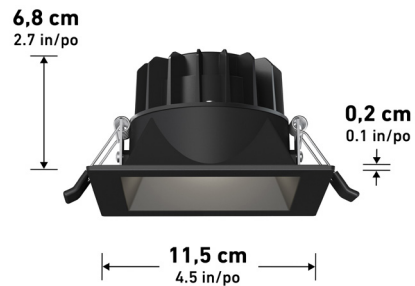

Wet Location

Insulation Contact Rated

Fire Resistant Plenum-Rated

Lumens	1000
CRI	90
CCT K	2700 K - 3000 K - 3500 K - 4000 K - 5000 K
Lifespan (hours)	50000
Total Wattage	15,00
Voltage	120-347
Dimming Type	0-10V
Dimming %	100%-10%
Indoor/outdoor	Both
Location	Wet
Finish	Matte Black
Frame Material	Metal
Lens Material	Plastic
Dimensions (L x W x H)	4.5 x 4.5 x 2.7 in 11.5 x 11.5 x 6.8 cm
Weight	0.99 lb 0.45 kg