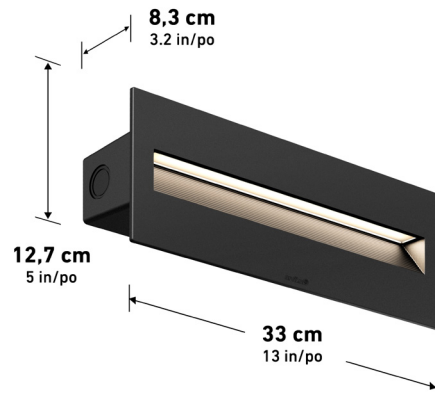

DARK SKY PRO STEP LARGE

LED Outdoor Step Light Black

12ST-DS-MB10TE10

LED Integrated

Dimmable

ETL Certification

Wet Location

Lumens600
CRI90
CCT K3000 K
Lifespan (hours)50000
Total Wattage20.00
Voltage120
Dimming TypeELV / TRIAC
Dimming %100%-20%
Indoor/outdoorOutdoor
LocationWet
FinishBlack
Frame MaterialSteel
Lens MaterialPlastic
Dimensions (L x W x H)13 x 3.2 x 5 in
33 x 8.3 x 12.7 cm
Weight1.95 lb
0.89 kg