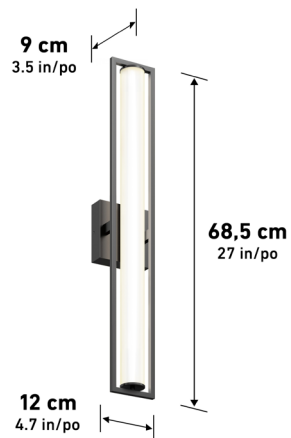

Damp Location

ADA Compliant

Lumens	1500
CRI	90
CCT K	3000 K - 4000 K - 5000 K
Lifespan (hours)	50000
Total Wattage	20.00
Voltage	120-277
Dimming Type	0-10V
Dimming %	100%-10%
Indoor/outdoor	Indoor
Location	Damp
Finish	Matte Black
Frame Material	Steel
Lens Material	Frosted Plastic
Dimensions (L x W x H)	4.7 x 3.5 x 27 in
	12 x 9 x 68.5 cm
Weight	2.62 lb
	1.19 kg