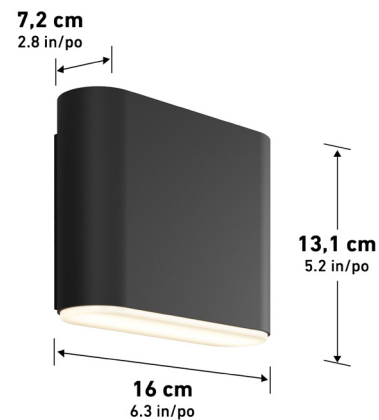

Wet Location

ADA Compliant

Lumens	775
CRI	90
CCT K	3000 K - 4000 K - 5000 K
Lifespan (hours)	50000
Total Wattage	14.00
Voltage	120
Dimming Type	ELV / TRIAC
Dimming %	100%-10%
Indoor/outdoor	Both
Location	Wet
Finish	Black
Frame Material	Steel
Lens Material	Acrylic
Dimensions (L x W x H)	6.3 x 2.8 x 5.2 in
	16 x 7.2 x 13.1 cm
Weight	1.67 lb
	0.76 kg