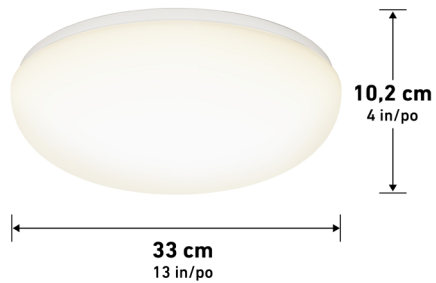

Lumens	1800
CRI	90
CCT K	3000 K
Lifespan (hours)	50000
Total Wattage	24,00
Voltage	120
Dimming Type	ELV / TRIAC
Dimming %	100%-10%
Indoor/outdoor	Indoor
Location	Damp
Finish	White
Frame Material	Steel
Lens Material	Frosted Plastic
Dimensions (L x W x H)	13 x 13 x 4 in
	33 x 33 x 10.2 cm
Weight	1.63 lb
	0.74 kg