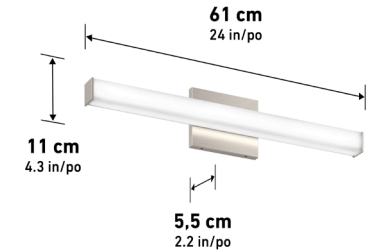

Selectable CCT

ETL Certification

Damp Location

JA8 Certified

ADA Compliant

	24VAN-MY5C-BLJ	24VAN-MY5C-BNJ	24VAN-MY5C-CHJ
Lumens	2100	2100	2100
CRI	90	90	90
CCT K	2700 K - 3000 K - 3500 K - 4000 K -5000 K	2700 K - 3000 K - 3500 K - 4000 K -5000 K	2700 K - 3000 K 3500 K - 4000 K -5000 K
Lifespan (hours)	50000	50000	50000
Total Wattage	26.00	26.00	26.00
Voltage	120	120	120
Dimming Type	ELV / TRIAC	ELV / TRIAC	ELV / TRIAC
Dimming %	100%-10%	100%-10%	100%-10%
Indoor/outdoor	Indoor	Indoor	Indoor
Location	Damp	Damp	Damp
Finish	Matte Black	Brushed Nickel	Chrome
Frame Material	Metal	Metal	Metal
Lens Material	Plastic	Plastic	Plastic
Dimensions (L x W x H)	24 x 2.2 x 4.3 in	24 x 2.2 x 4.3 in	24 x 2.2 x 4.3 in
Dimensions (L x W x H)	61 x 5.5 x 11 cm	61 x 5.5 x 11 cm	61 x 5.5 x 11 cm
Weight	1.74 lb	1.74 lb	1.74 lb
Weight	0.79 kg	0.79 kg	0.79 kg