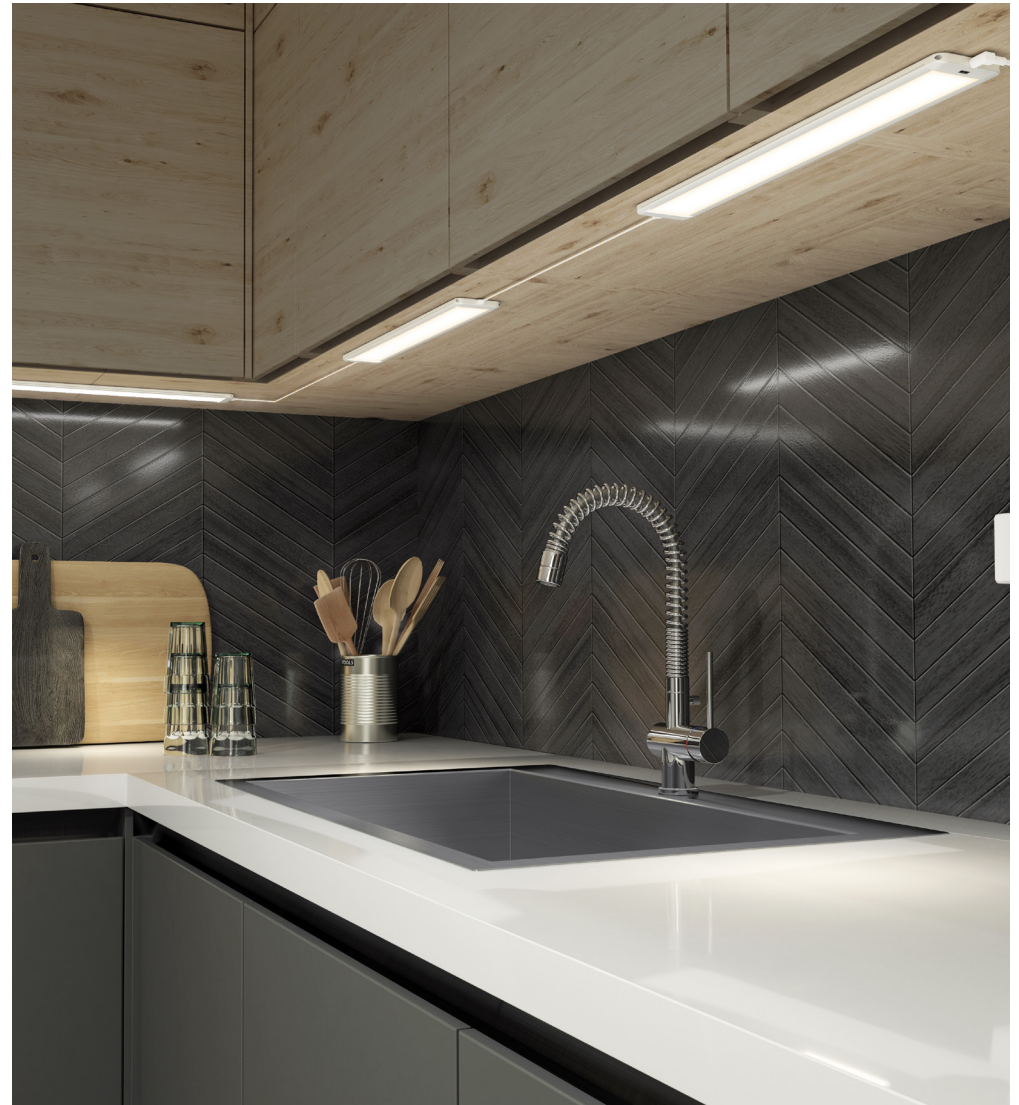

MAESTRO

3CCT Under Cabinet LED Light

UCL-S2C-C1

LED Integrated

Dimmable

Energy Star

Selectable CCT

Motion Sensor

ETL Certification