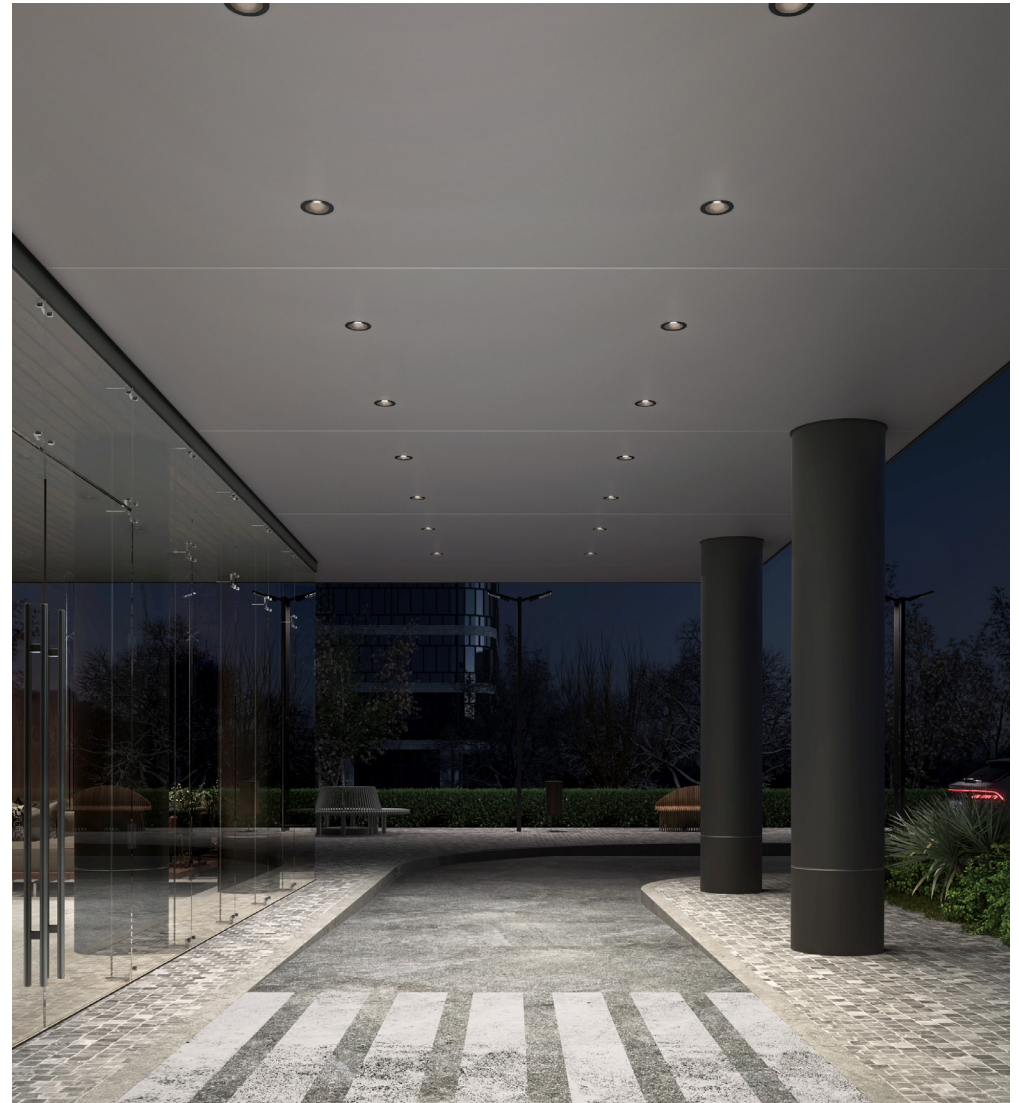

SKYVIEW REGRESSED ROUND

5CCT LED Regressed Round Light Black

RER-SV5C-B13DD10J

LED Integrated

Dimmable

Selectable CCT

ETL Certification

JA8 Certified

Wet Location

Insulation Contact Rated

Fire Resistant Plenum-Rated

Lumens	1000
CRI	90
CCT K	2700 K - 3000 K - 3500 K - 4000 K - 5000 K
Lifespan (hours)	50000
Total Wattage	15,00
Voltage	120-347
Dimming Type	0-10V
Dimming %	100%-10%
Indoor/outdoor	Both
Location	Wet
Finish	Matte Black
Frame Material	Metal
Lens Material	Plastic
Dimensions (L x W x H)	4.9 x 4.9 x 2.7 in 12.4 x 12.4 x 6.8 cm
Weight	0.88 lb 0.40 kg

6,8 cm
2.7 in/po

0,2 cm
0.1 in/po

12,4 cm
4.9 in/po