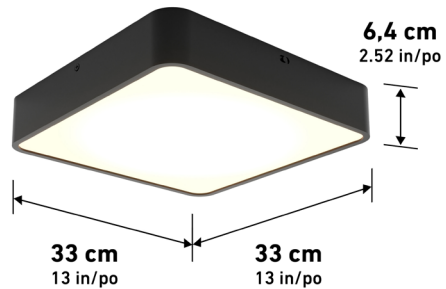

Lumens	1500
CRI	90
CCT K	3000 K - 4000 K - 5000 K
Lifespan (hours)	50000
Total Wattage	22.00
Voltage	120
Dimming Type	ELV / TRIAC
Dimming %	100%-10%
Indoor/outdoor	Indoor
Location	Damp
Finish	Matte Black
Frame Material	Plastic
Lens Material	Plastic
Dimensions (L x W x H)	13 x 13 x 2.52 in
	33 x 33 x 6.4 cm
Weight	3.33 lb
	1.51 kg