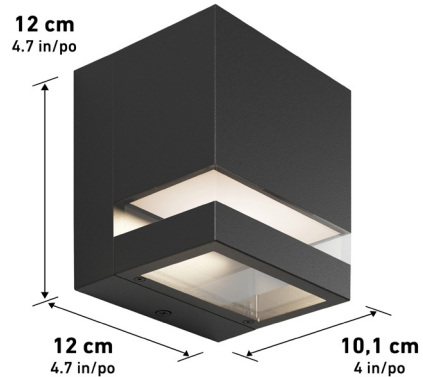

VALOR SQUARE

LED Indoor / Outdoor Wall Light Black

OUT-VS-MB

LED Integrated

ETL Certification

Wet Location

ADA Compliant

Lumens	850
CRI	80
CCT K	3000 K
Lifespan (hours)	50000
Total Wattage	18.00
Voltage	120
Dimming Type	ELV / TRIAC
Dimming %	100%-20%
Indoor/outdoor	Both
Location	Wet
Finish	Black
Frame Material	Steel
Lens Material	Plastic
Dimensions (L x W x H)	4.7 x 4 x 4.7 in
	12 x 10.1 x 12 cm
Weight	1.74 lb
	0.79 kg