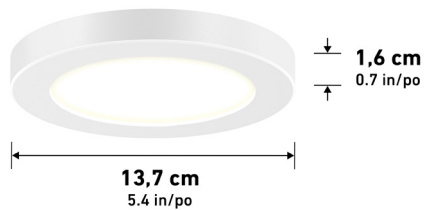

Lumens	550
CRI	90
CCT K	.....2700 K - 3000 K - 3500 K - .....4000 K -5000 K
Lifespan (hours)	50000
Total Wattage	9,00
Voltage	120
Dimming Type	.....ELV / TRIAC
Dimming %	.....100%-10%
Indoor/outdoor	.....Indoor
Location	.....Damp
Finish	.....White
Frame Material	.....Plastic
Lens Material	.....Plastic
Dimensions (L x W x H)	.....5.4 x 5.4 x 0.7 in .....13.7 x 13.7 x 1.6 cm
Weight	.....0.33 lb .....0.15 kg