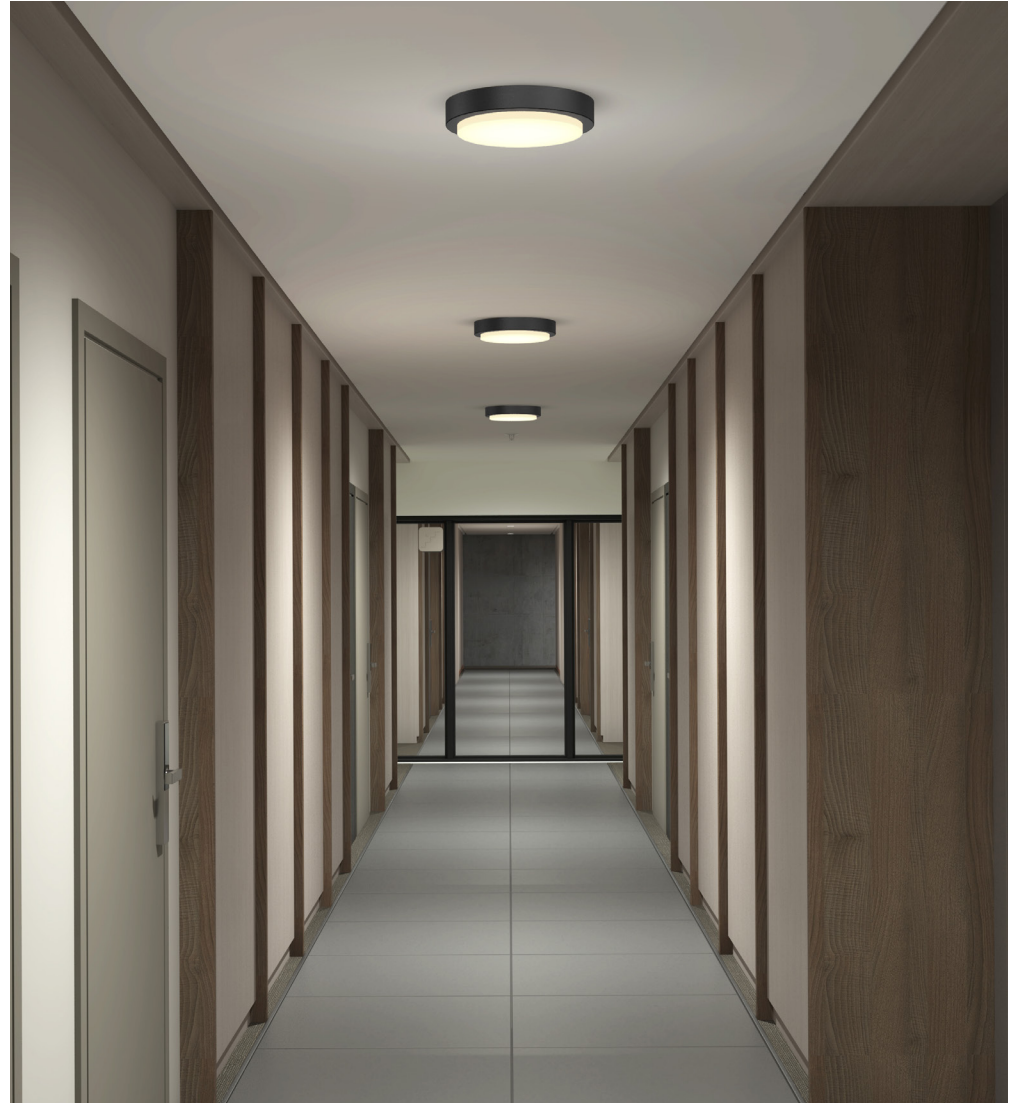

KADE

5CCT LED Flush Mount Black

FM-KA5C-BLJ

LED Integrated

Dimmable

Selectable CCT

ETL Certification

Damp Location

JA8 Certified