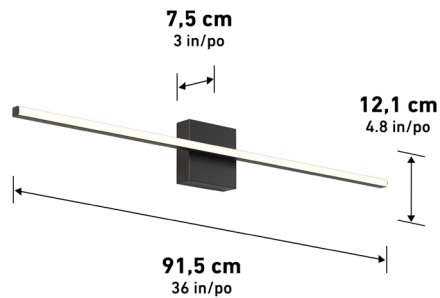

Wet Location

ADA Compliant

Lumens	950
CRI	90
CCT K	3000 K - 4000 K - 5000 K
Lifespan (hours)	50000
Total Wattage	18.00
Voltage	120
Dimming Type	ELV / TRIAC
Dimming %	100%-10%
Indoor/outdoor	Both
Location	Wet
Finish	Black
Frame Material	Steel
Lens Material	Silicone
Dimensions (L x W x H)	36 x 3 x 4.8 in
	91.5 x 7.5 x 12.1 cm
Weight	1.57 lb
	0.71 kg