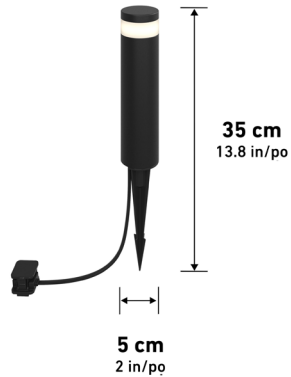

Lumens	150
CRI	80
CCT K	3000 K
Lifespan (hours)	50000
Total Wattage	4.00
Voltage	12v-15v
Dimming Type	ELV / TRIAC
Dimming %	100%-20%
Indoor/outdoor	Outdoor
Location	Wet
Finish	Matte Black
Frame Material	Steel
Lens Material	Frosted Plastic
Dimensions (L x W x H)	13.8 x 2 x 13.8 in
	3.5 x 5 x 35 cm
Weight	0.55 lb
	0.25 kg