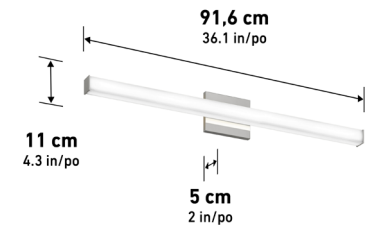

ETL Certification

JA8 Certified

Damp Location

ADA Compliant

	36VAN-MY-BL10TE10-J	36VAN-MY-BN10TE10-J	36VAN-MY-CH10TE10-J
Lumens	2500	2500	2500
CRI	90	90	90
CCT K	3000 K	3000 K	3000 K
Lifespan (hours)	50000	50000	50000
Total Wattage	26.00	26.00	26.00
Voltage	120	120	120
Dimming Type	ELV / TRIAC	ELV / TRIAC	ELV / TRIAC
Dimming %	100%-10%	100%-10%	100%-10%
Indoor/outdoor	Indoor	Indoor	Indoor
Location	Damp	Damp	Damp
Finish	Matte Black	Brushed Nickel	Chrome
Frame Material	Metal	Metal	Metal
Lens Material	Frosted Plastic	Frosted Plastic	Frosted Plastic
Dimensions (L x W x H)	36.1 x 2 x 4.3 in	36.1 x 2 x 4.3 in	36.1 x 2 x 4.3 in
Dimensions (L x W x H)	91.6 x 5 x 11 cm	91.6 x 5 x 11 cm	91.6 x 5 x 11 cm
Weight	2.01 lb	2.01 lb	2.01 lb
Weight	0.91 kg	0.91 kg	0.91 kg