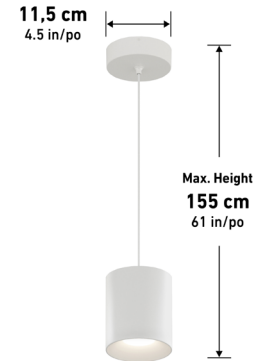

BEAM PRO 6

3K LED Convertible Flush Mount / Pendant

Available finishes:

Black

White

LED Integrated

Dimmable

ETL Certification

JA8 Certified

Damp Location

	6FM-BP-MB	6FM-BP-WH
Lumens	1500	2100
CRI	90	90
CCT K	3000 K	3000 K
Lifespan (hours)	50000	50000
Total Wattage	26.00	26.00
Voltage	120	120
Dimming Type	ELV / TRIAC	ELV / TRIAC
Dimming %	100%-10%	100%-20%
Indoor/outdoor	Indoor	Indoor
Location	Damp	Damp
Finish	Black	White
Frame Material	Steel	Steel
Lens Material	Polycarbonate	Polycarbonate
Dimensions (L x W x H)	4.5 x 4.5 x 61 in	4.5 x 4.5 x 61 in
Dimensions (L x W x H)	11.5 x 11.5 x 155 cm	11.5 x 11.5 x 155 cm
Weight	2.54 lb	2.54 lb
Weight	1.15 kg	1.15 kg