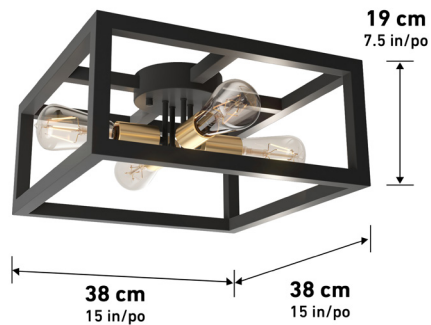

PRINCETON

4-Light Flush Mount

FM-PCT

ETL Certification

Damp Location

Voltage	120
Indoor/outdoor	Indoor
Location	Damp
Finish	Black and Gold
Frame Material	Steel
Dimensions (L x W x H)	15 x 15 x 7.5 in 38 x 38 x 19 cm
Weight	6.83 lb 3.10 kg
Bulb Type	E26 ST58 Max. 40w
Bulb qty	4 (not Included)