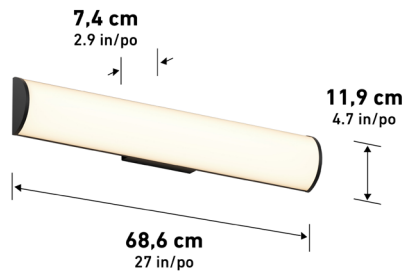

Lumens	1800
CRI	90
CCT K	2700 K - 3000 K - 3500 K 4000 K - 5000 K
Lifespan (hours)	50000
Total Wattage	22.00
Voltage	120
Dimming Type	ELV / TRIAC
Dimming %	100%-10%
Indoor/outdoor	Indoor
Location	Damp
Finish	Matte Black
Frame Material	Metal
Lens Material	Frosted Plastic
Dimensions (L x W x H)	27 x 2.9 x 4.7 in 68.6 x 7.4 x 11.9 cm
Weight	3.31 lb 1.5 kg