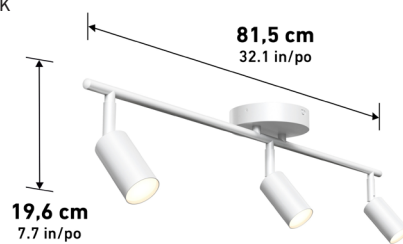

Lumens	1000
CRI	90
CCT K	3000 K - 4000 K - 5000 K
Lifespan (hours)	50000
Total Wattage	17.00
Voltage	120
Dimming Type	ELV / TRIAC
Dimming %	100%-10%
Indoor/outdoor	Indoor
Location	Damp
Finish	White
Frame Material	Metal
Lens Material	Plastic
Dimensions (L x W x H)	32.1 x 5.1 x 7.7 in
	81.5 x 13 x 19.6 cm
Weight	2.58 lb
	1.17 kg