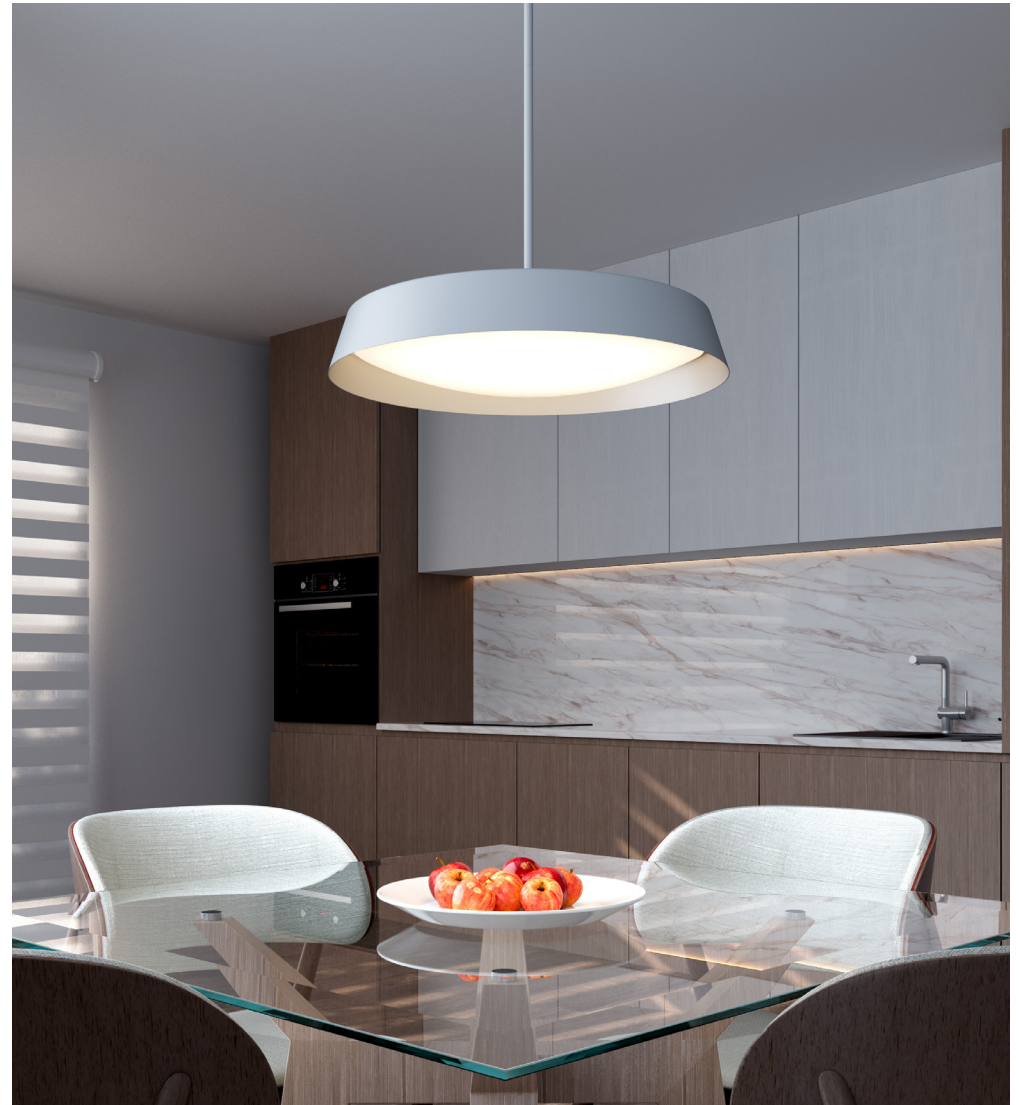

Adjustable Height

Damp Location

JA8
Title 24
COMPLIANT

JA8 Certified

Lumens2100
CRI90
CCT K2700 K - 3000 K - 3500 K -4000 K - 5000 K
Lifespan (hours)50000
Total Wattage38,00
Voltage120-277
Dimming TypeELV / TRIAC
Dimming %100%-10%
Indoor/outdoorIndoor
LocationDamp
FinishWhite
Frame MaterialSteel
Lens MaterialPlastic
Dimensions (L x W x H)20 x 20 x 61.5 in50.9 x 50.9 x 156.1 cm
Weight7.89 lb3.58 kg