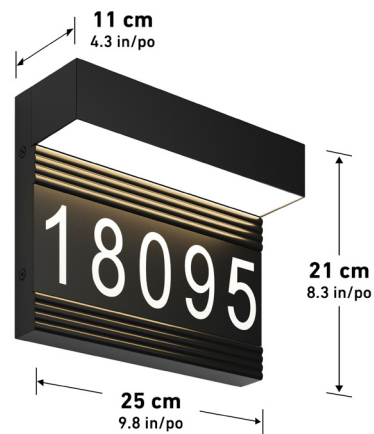

Lumens	800
CRI	80
CCT K	.....3000 K
Lifespan (hours)	50000
Total Wattage	.....10.00
Voltage	120
Dimming Type	.....ELV / TRIAC
Dimming %	.....100%-20%
Indoor/outdoor	.....Outdoor
Location	.....Wet
Finish	.....Black
Frame Material	.....Steel
Lens Material	.....Frosted Plastic
Dimensions (L x W x H)	.....9.8 x 4.3 x 8.3 in
	.....25 x 11 x 21 cm
Weight	.....3.15 lb
	.....1.43 kg