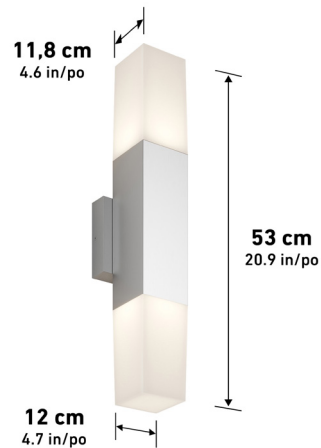

Lumens	1000
CRI	90
CCT K	3000 K - 4000 K - 5000 K
Lifespan (hours)	50000
Total Wattage	11.00
Voltage	120
Dimming Type	ELV / TRIAC
Dimming %	100%-20%
Indoor/outdoor	Both
Location	Wet
Finish	STAINLESS STEEL
Frame Material	Aluminum
Lens Material	Frosted Plastic
Dimensions (L x W x H)	4.7 x 4.7 x 20.9 in
	12 x 11.8 x 53 cm
Weight	3.31 lb
	1.50 kg