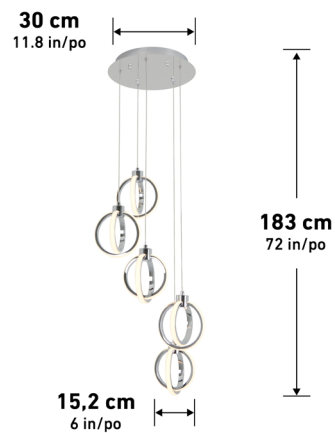

Lumens	750
CRI	80
CCT K	3000 K
Lifespan (hours)	50000
Total Wattage	15,00
Voltage	120
Dimming Type	ELV / TRIAC
Dimming %	100%-20%
Indoor/outdoor	Indoor
Location	Damp
Finish	CHROME
Frame Material	Steel
Lens Material	RUBBER
Dimensions (L x W x H)	6 x 5.5 x 60.6 in
	15.2 x 14 x 154 cm
Weight	1.23 lb
	0.56 kg

SOHO

5-Light LED Pendant Chrome

PDT5-S0

LED Integrated

Dimmable

Adjustable Height

ETL Certification

Damp Location

Lumens	2000
CRI80
CCT K	3000 K
Lifespan (hours)	50000
Total Wattage	27,00
Voltage	120
Dimming Type	ELV / TRIAC
Dimming %	100%-20%
Indoor/outdoor	Indoor
Location	Damp
Finish	Chrome
Frame Material	Steel
Lens Material	Rubber
Dimensions (L x W x H)	11.8 x 11.8 x 72 in
.....	30 x 30 x 183 cm
Weight	5.51 lb
.....	2.50 kg