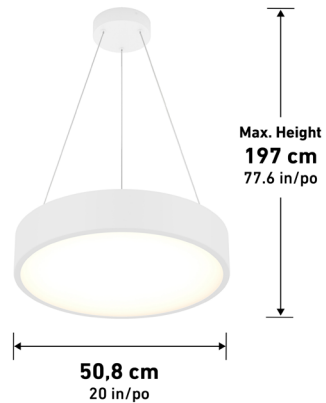

JA8
Title 24
COMPLIANT

JA8 Certified

Damp Location

Lumens	2650
CRI	90
CCT K	3000 K - 4000 K - 5000 K
Lifespan (hours)	50000
Total Wattage	33,00
Voltage	120
Dimming Type	ELV / TRIAC
Dimming %	100%-10%
Indoor/outdoor	Indoor
Location	Damp
Finish	White
Frame Material	Steel
Lens Material	Frosted Plastic
Dimensions (L x W x H)	20 x 20 x 77.6 in
	50.8 x 50.8 x 197 cm
Weight	5.80 lb
	2.63 kg

DAMIAN

3K LED Pendant Black

PDT-DAC-BL10TE10-J

2 Lenses Included

Clear + Frosted

LED Integrated

Dimmable

Adjustable Height