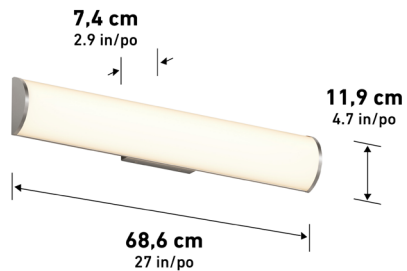

Lumens	1800
CRI	90
CCT K	2700 K - 3000 K - 3500 K 4000 K - 5000 K
Lifespan (hours)	50000
Total Wattage	22.00
Voltage	120
Dimming Type	ELV / TRIAC
Dimming %	100%-10%
Indoor/outdoor	Indoor
Location	Damp
Finish	Brushed Nickel
Frame Material	Metal
Lens Material	Frosted Plastic
Dimensions (L x W x H)	27 x 2.9 x 4.7 in
	68.6 x 7.4 x 11.9 cm
Weight	3.31 lb
	1.5 kg