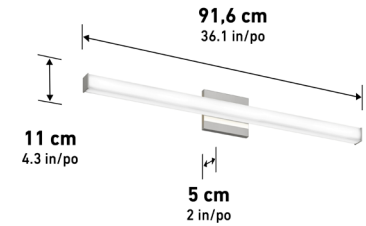

Selectable CCT

ETL Certification

Damp Location

JA8 Certified

ADA Compliant

	36VAN-MY5C-BLJ	36VAN-MY5C-BNJ	36VAN-MY5C-CHJ
Lumens	2500	2500	2500
CRI	90	90	90
CCT K	2700 K - 3000 K - 3500 K - 4000 K - 5000 K	2700 K - 3000 K - 3500 K - 4000 K - 5000 K	2700 K - 3000 K - 3500 K - 4000 K - 5000 K
Lifespan (hours)	50000	50000	50000
Total Wattage	28.00	28.00	28.00
Voltage	120	120	120
Dimming Type	ELV / TRIAC	ELV / TRIAC	ELV / TRIAC
Dimming %	100%-10%	100%-10%	100%-0%
Indoor/outdoor	Indoor	Indoor	Indoor
Location	Damp	Damp	Damp
Finish	Matte Black	Brushed Nickel	Chrome
Frame Material	Metal	Metal	Metal
Lens Material	Plastic	Plastic	Plastic
Dimensions (L x W x H)	36.1 x 2 x 4.3 in	36.1 x 2 x 4.3 in	36.1 x 2 x 4.3 in
Dimensions (L x W x H)	91.6 x 5 x 11 cm	91.6 x 5 x 11 cm	91.6 x 5 x 11 cm
Weight	2.01 lb	2.01 lb	2.01 lb
Weight	0.91 kg	0.91 kg	0.91 kg