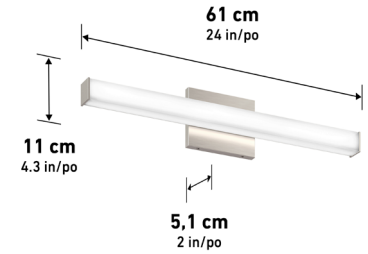

ETL Certification

JA8 Certified

Damp Location

ADA Compliant

	24VAN-MY-BL10TE10-J	24VAN-MY-BN10TE10-J	24VAN-MY-CH10TE10-J
Lumens	2100	2100	2000
CRI	90	90	90
CCT K	3000 K	3000 K	3000 K
Lifespan (hours)	50000	50000	50000
Total Wattage	24.00	24.00	24.00
Voltage	120	120	120
Dimming Type	ELV / TRIAC	ELV / TRIAC	ELV / TRIAC
Dimming %	100%-10%	100%-10%	100%-10%
Indoor/outdoor	Indoor	Indoor	Indoor
Location	Damp	Damp	Damp
Finish	Matte Black	Brushed Nickel	Chrome
Frame Material	Metal	Metal	Metal
Lens Material	Frosted Plastic	Frosted Plastic	Frosted Plastic
Dimensions (L x W x H)	24 x 2 x 4.3 in	24 x 2 x 4.3 in	24 x 2 x 4.3 in
Dimensions (L x W x H)	61 x 5.1 x 11 cm	61 x 5.1 x 11 cm	61 x 5.1 x 11 cm
Weight	1.61 lb	1.61 lb	1.61 lb
Weight	0.73 kg	0.73 kg	0.73 kg