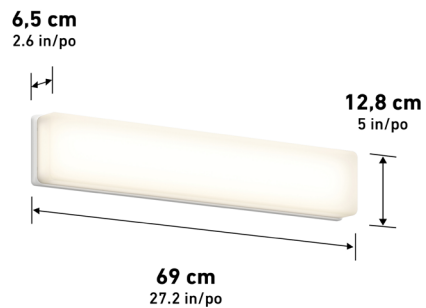

Lumens	2800
CRI	90
CCT K	3000 K
Lifespan (hours)	50000
Total Wattage	32.00
Voltage	120
Dimming Type	ELV / TRIAC
Dimming %	100%-10%
Indoor/outdoor	Indoor
Location	Damp
Finish	White
Frame Material	Steel
Lens Material	Frosted Plastic
Dimensions (L x W x H)	27.2 x 2.6 x 5 in
	69 x 6.5 x 12.8 cm
Weight	3.65 lb
	1.66 kg