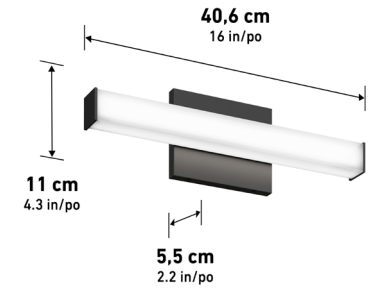

Selectable CCT

ETL Certification

Damp Location

JA8 Certified

ADA Compliant

	16VAN-MY5C-BLJ	16VAN-MY5C-BNJ	16VAN-MY5C-CHJ
Lumens	1800	1800	1800
CRI	90	90	90
CCT K	2700 K - 3000 K - 3500 K - 4000 K - 5000 K	2700 K - 3000 K - 3500 K - 4000 K - 5000 K	2700 K - 3000 K - 3500 K - 4000 K - 5000 K
Lifespan (hours)	50000	50000	50000
Total Wattage	22.00	22.00	22.00
Voltage	120	120	120
Dimming Type	ELV / TRIAC	ELV / TRIAC	ELV / TRIAC
Dimming %	100%-10%	100%-10%	100%-10%
Indoor/outdoor	Indoor	Indoor	Indoor
Location	Damp	Damp	Damp
Finish	Black	Brushed Nickel	Chrome
Frame Material	Metal	Metal	Metal
Lens Material	Plastic	Plastic	Plastic
Dimensions (L x W x H)	16 x 2.2 x 4.3 in. 40.6 x 5.5 x 11 cm	16 x 2.2 x 4.3 in. 40.6 x 5.5 x 11 cm	16 x 2.2 x 4.3 in. 40.6 x 5.5 x 11 cm
Weight	1.50 lb 0.68 kg	1.50 lb 0.68 kg	1.50 lb 0.68 kg