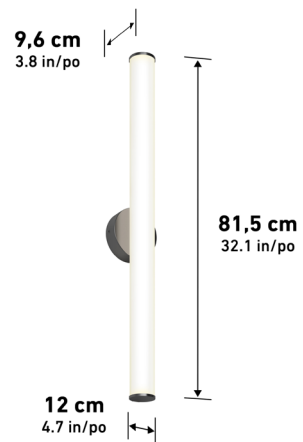

Lumens	2100
CRI	90
CCT K	.....3000 K
Lifespan (hours)	50000
Total Wattage	.....25.00
Voltage	120-277
Dimming Type	.....0-10V
Dimming %	.....100%-10%
Indoor/outdoor	.....Indoor
Location	.....Damp
Finish	.....Black
Frame Material	.....Steel
Lens Material	.....Frosted Plastic
Dimensions (L x W x H)	.....4.7 x 3.8 x 32.1 in
	.....12 x 9.6 x 81.5 cm
Weight	.....1.94 lb
	.....0.88 kg