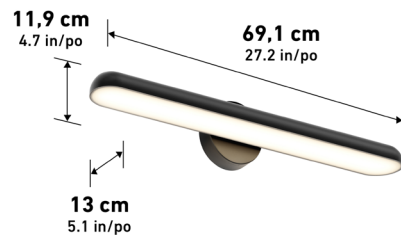

Lumens	1500
CRI	90
CCT K	2700 K - 3000 K - 3500 K 4000 K - 5000 K
Lifespan (hours)	50000
Total Wattage	20.00
Voltage	120
Dimming Type	ELV / TRIAC
Dimming %	100%-0%
Indoor/outdoor	Indoor
Location	Damp
Finish	Matte Black
Frame Material	Metal
Lens Material	Frosted Plastic
Dimensions (L x W x H)	27.2 x 5.1 x 4.7 in 69.1 x 13 x 11.9 cm
Weight	1.32 lb 0.6 kg