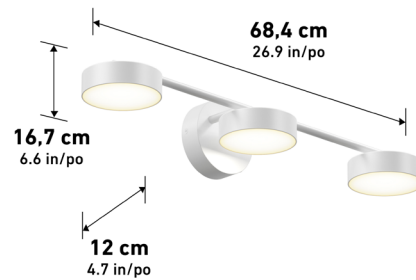

Lumens	1750
CRI	90
CCT K	2700 K - 3000 K - 3500 K
	4000 K - 5000 K
Lifespan (hours)	50000
Total Wattage	22.00
Voltage	120
Dimming Type	ELV / TRIAC
Dimming %	100%-10%
Indoor/outdoor	Indoor
Location	Damp
Finish	White
Frame Material	Metal
Lens Material	Plastic
Dimensions (L x W x H)	26.9 x 6.6 x 4.7 in
	68.4 x 16.7 x 12 cm
Weight	1.37 lb
	0.62 kg