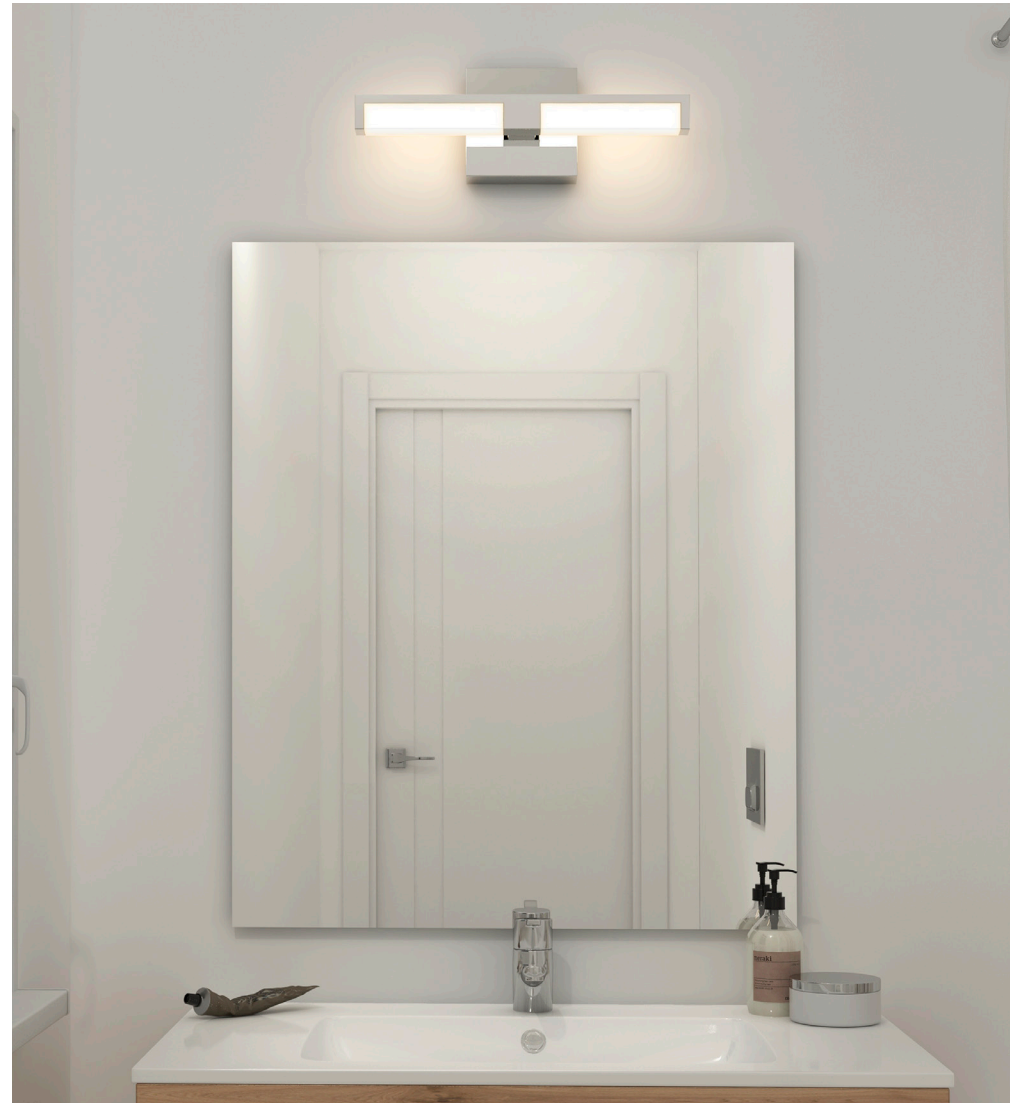

Lumens	950
CRI	90
CCT K	3000 K
Lifespan (hours)	50000
Total Wattage	12.00
Voltage	120
Dimming Type	ELV / TRIAC
Dimming %	100%-10%
Indoor/outdoor	Indoor
Location	Damp
Finish	Chrome
Frame Material	Steel
Lens Material	Acrylic
Dimensions (L x W x H)	14.2 x 2.7 x 4.7 in
	36 x 6.8 x 11.8 cm
Weight	1.87 lb
	0.85 kg