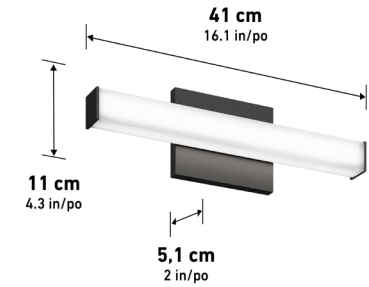

ETL Certification

JA8 Certified

Damp Location

ADA Compliant

	16VAN-MY-BL10TE10-J	16VAN-MY-BN10TE10-J	16VAN-MY-CH10TE10-J
Lumens	1800	1800	1800
CRI	90	90	90
CCT K	3000 K	3000 K	3000 K
Lifespan (hours)	50000	50000	50000
Total Wattage	22.00	22.00	22.00
Voltage	120	120	120
Dimming Type	ELV / TRIAC	ELV / TRIAC	ELV / TRIAC
Dimming %	100%-10%	100%-10%	100%-10%
Indoor/outdoor	Indoor	Indoor	Indoor
Location	Damp	Damp	Damp
Finish	Black	Brushed Nickel	Chrome
Frame Material	Metal	Metal	Metal
Lens Material	Frosted Plastic	Frosted Plastic	Frosted Plastic
Dimensions (L x W x H)	16.1 x 2 x 4.3 in	16.1 x 2 x 4.3 in	16.1 x 2 x 4.3 in
Dimensions (L x W x H)	41 x 5 x 11 cm	41 x 5 x 11 cm	41 x 5 x 11 cm
Weight	1.30 lb	1.30 lb	1.30 lb
Weight	0.59 kg	0.59 kg	0.59 kg