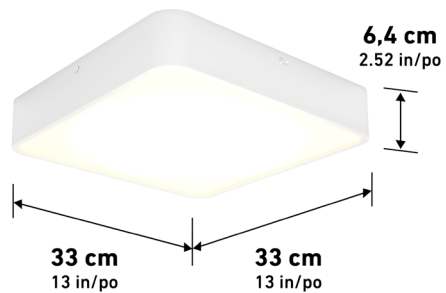

Lumens	1550
CRI	90
CCT K	3000 K - 4000 K - 5000 K
Lifespan (hours)	50000
Total Wattage	22.00
Voltage	120
Dimming Type	ELV / TRIAC
Dimming %	100%-10%
Indoor/outdoor	Indoor
Location	Damp
Finish	White
Frame Material	Plastic
Lens Material	Plastic
Dimensions (L x W x H)	13 x 13 x 2.52 in
	33 x 33 x 6.4 cm
Weight	3.33 lb
	1.51 kg